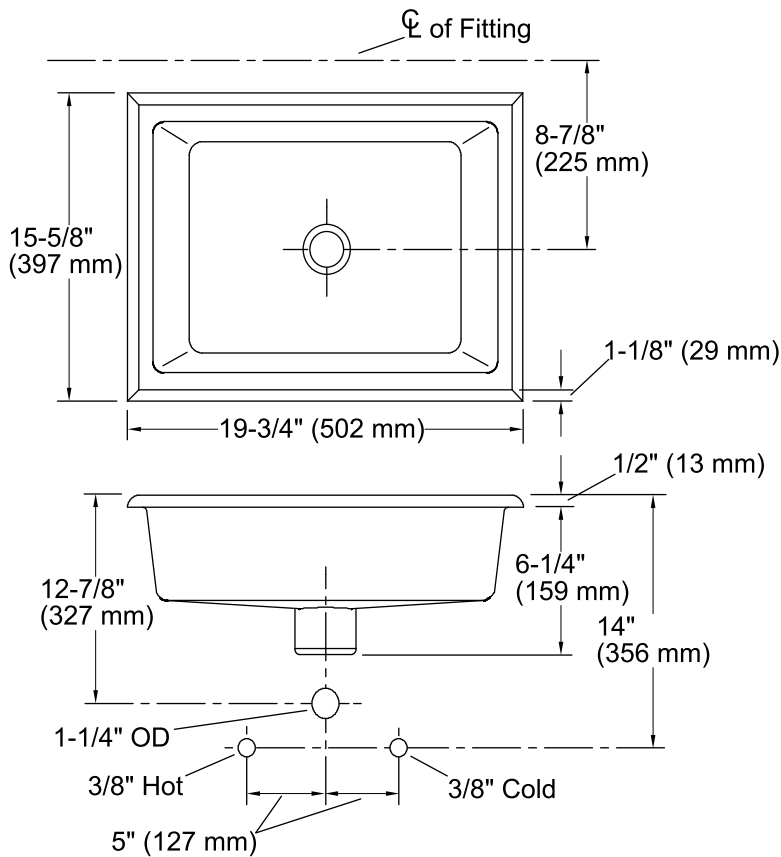

Imperial Blue™ Kathryn®

Under-mount Bathroom Sink
K-14275-VB

Features

- Vitreous china.
- Under-mount.
- Rectangular basin.
- Without overflow.
- No faucet holes; requires wall- or counter-mount faucet.
- KOHLER Artist Editions designs.
- Imperial Blue™ design.
- 17" (432 mm) x 13" (330 mm)

0

White

Technical Information

All product dimensions are nominal.

Bowl configuration:	Single
Installation:	Under-mount
Bowl area (Only)	Length: 17" (432 mm) Width: 13" (330 mm) Water depth: 4-1/2" (114 mm)
Drain hole:	1-3/4" (44 mm)
Template:	Under-mount, 1006809-7, required, not included