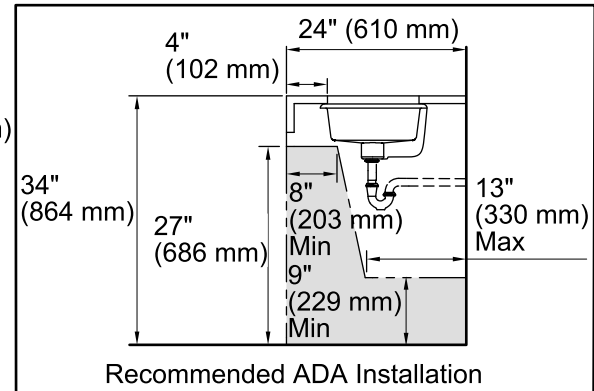

Imperial Blue™ Kathryn®

Under-mount Bathroom Sink
K-14275-VB

Features

- Vitreous china.
- Under-mount.
- Rectangular basin.
- Without overflow.
- No faucet holes; requires wall- or counter-mount faucet.
- KOHLER Artist Editions designs.
- Imperial Blue™ design.
- 17" (432 mm) x 13" (330 mm)

0

White

Technical Information

All product dimensions are nominal.

Bowl configuration:	Single
Installation:	Under-mount
Bowl area (Only)	Length: 17" (432 mm) Width: 13" (330 mm) Water depth: 4-1/2" (114 mm)
Drain hole:	1-3/4" (44 mm)
Template:	Under-mount, 1006809-7, required, not included