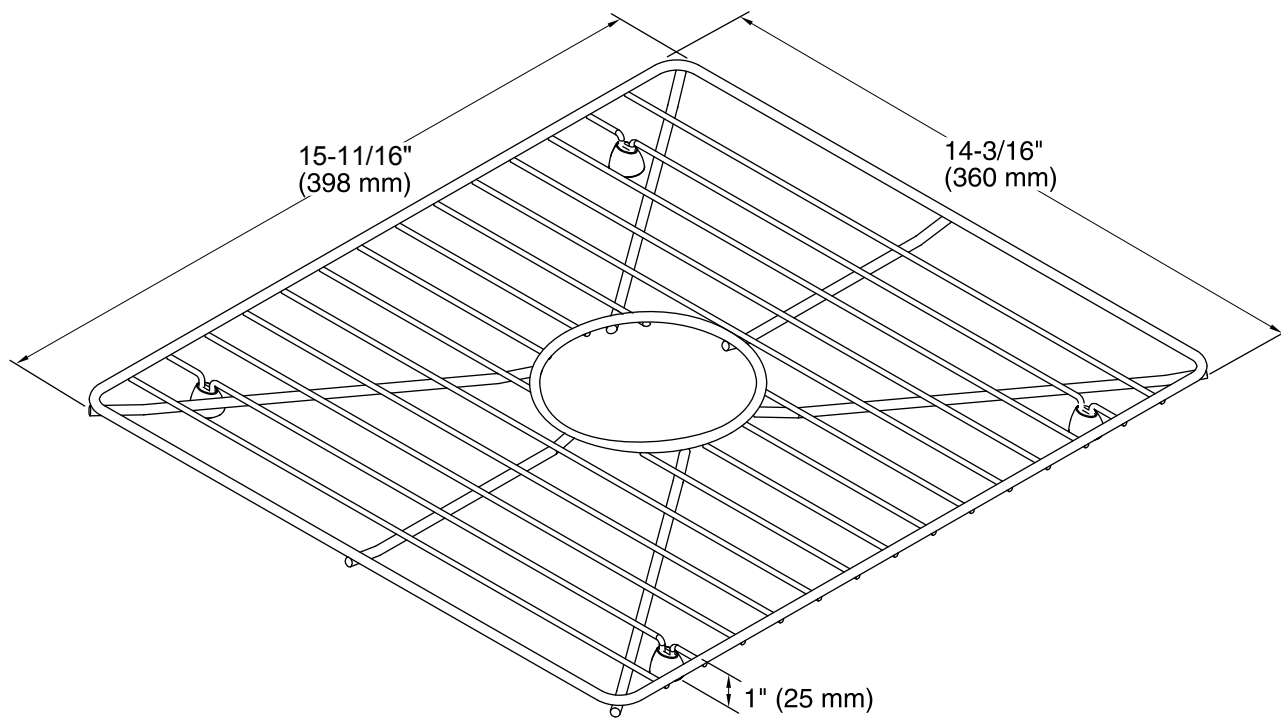

Features

- Fits in the bowl of the K-3671 8 Degree bar sink.
- Comes included with the K-3671 8 Degree bar sink.
- Durable stainless-steel construction.
- Helps protect sink surface from daily wear.
- Dishwasher safe.
- Rubber feet provide added protection.

Technical Information

All product dimensions are nominal.