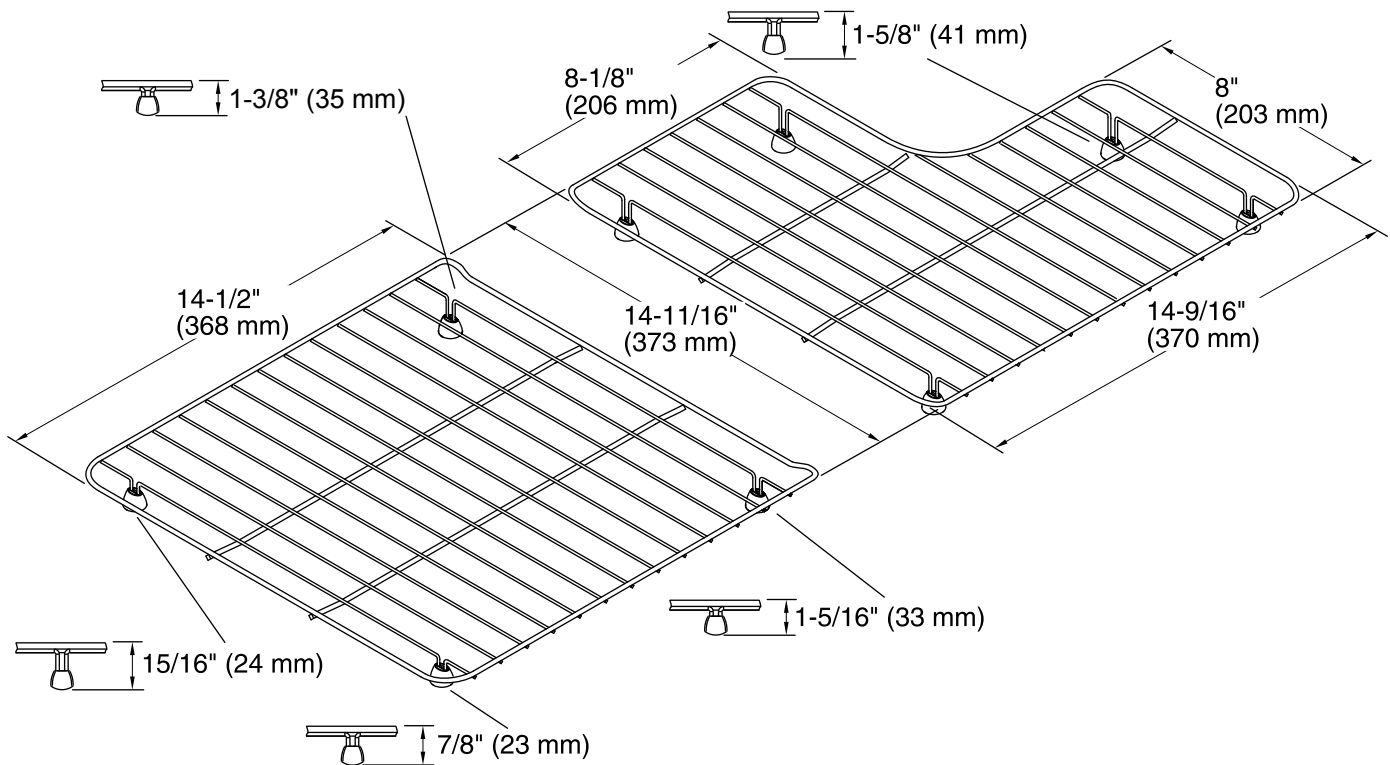

#### Features

- Fits in the bowl of the K-6488 and K-6489 Whitehaven kitchen sinks.
- Includes left and right racks.
- Durable, electro-polished stainless-steel construction.
- Helps protect sink surface from daily wear.
- Dishwasher safe.
- Rubber feet provide added protection.

### Technical Information

All product dimensions are nominal.