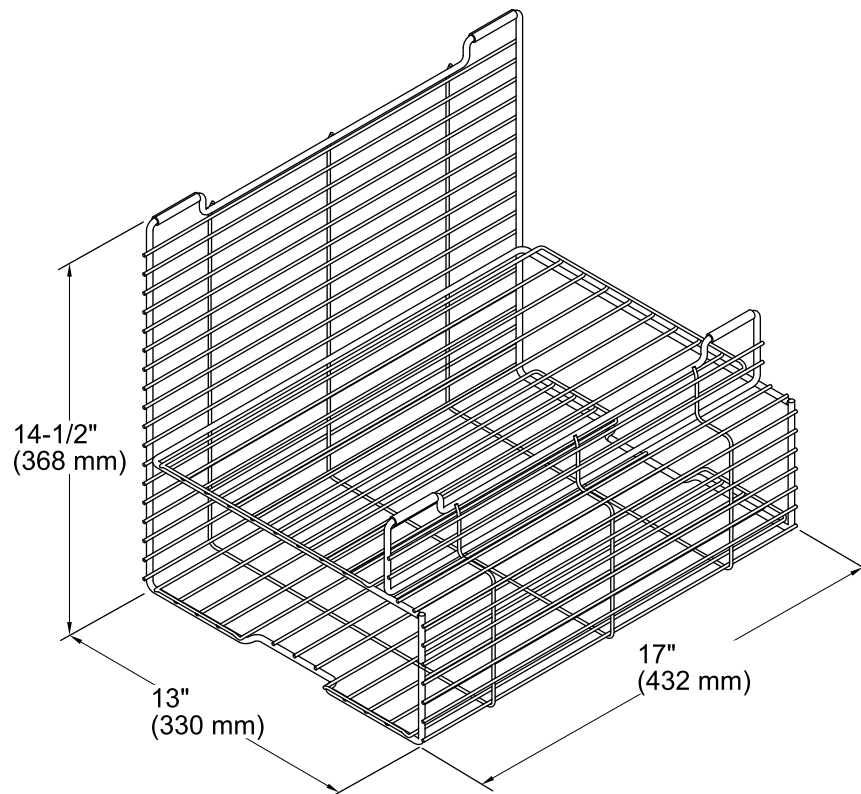

### Features

- Fits underneath the K-3760 and K-3761 Stages kitchen sinks.
- Comes included with the K-3760 and K-3761 Stages kitchen sinks.
- Durable stainless-steel construction.

## Technical Information

All product dimensions are nominal.