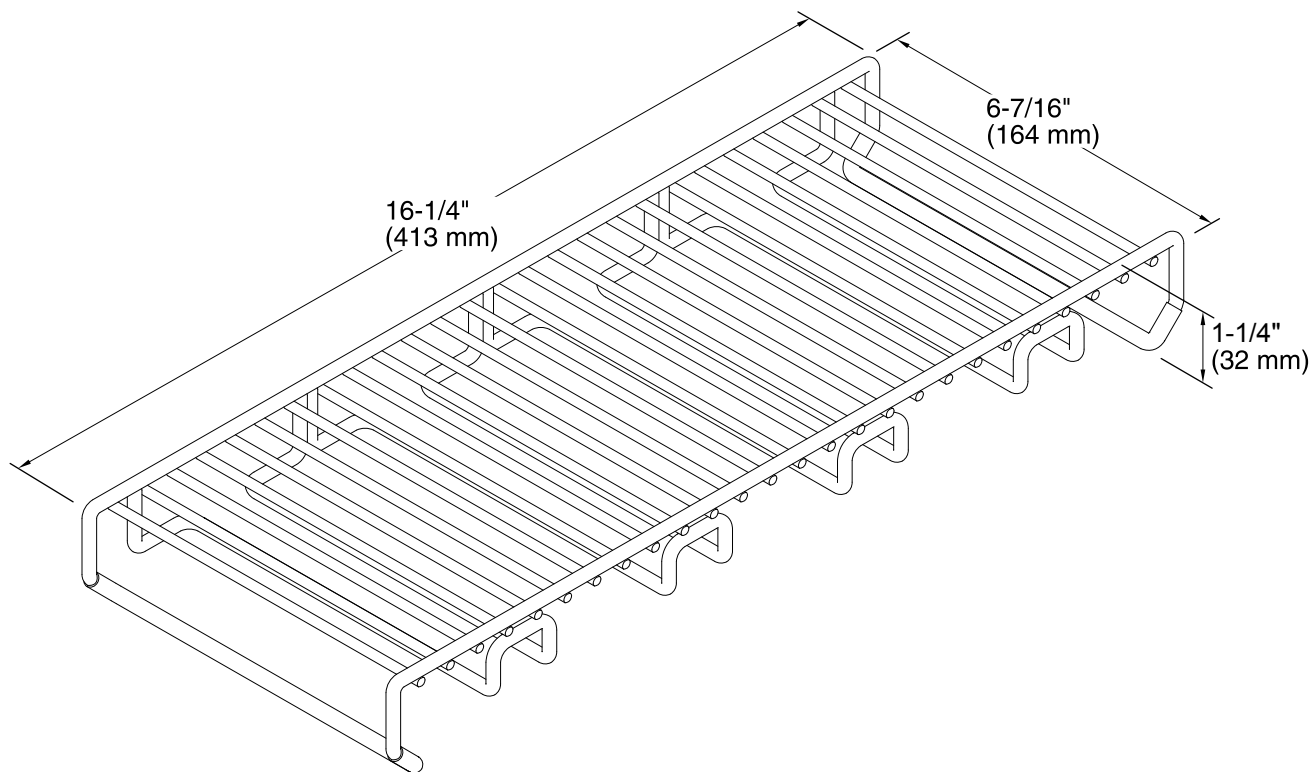

## Features

- Fits over the K-3671 8 Degree bar sink, K-3671, K-3672, and K-3673 8 Degree kitchen sinks, and K-3160, K-3161, and K-3158 Poise kitchen sinks.
- Comes included with the K-3671 8 Degree bar sink and K-3671, K-3672, and K-3673 8 Degree kitchen sinks.
- Holds up to 8 wine glasses.
- Durable stainless-steel construction.

## Technical Information

All product dimensions are nominal.