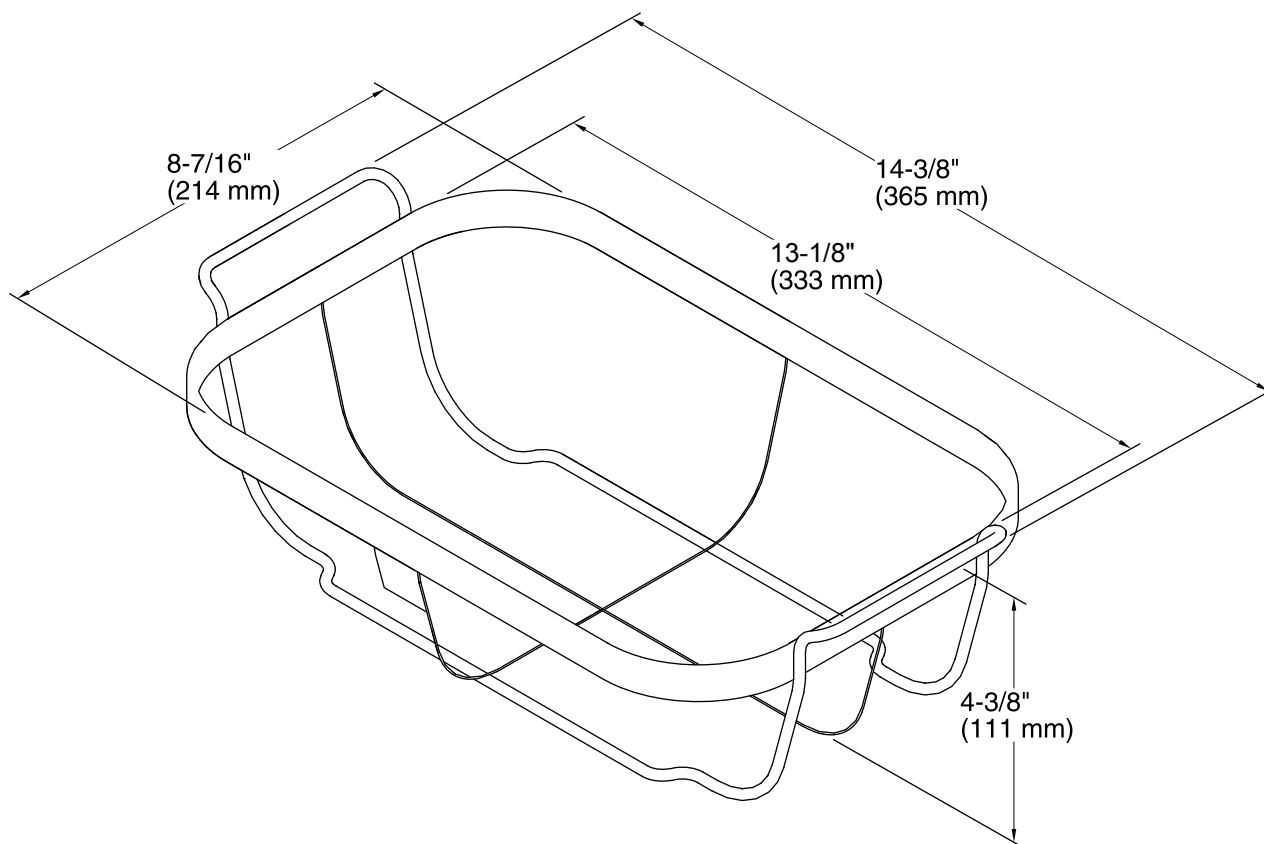

Features

- Fits over the K-6411 Indio kitchen sink.
- Durable stainless-steel mesh.

Codes/Standards

None Applicable

KOHLER® One-Year Limited Warranty

See website for detailed warranty information.

Available Color/Finishes

Color tiles intended for reference only.

Color	Code	Description
	ST	Stainless Steel

Technical Information

All product dimensions are nominal.