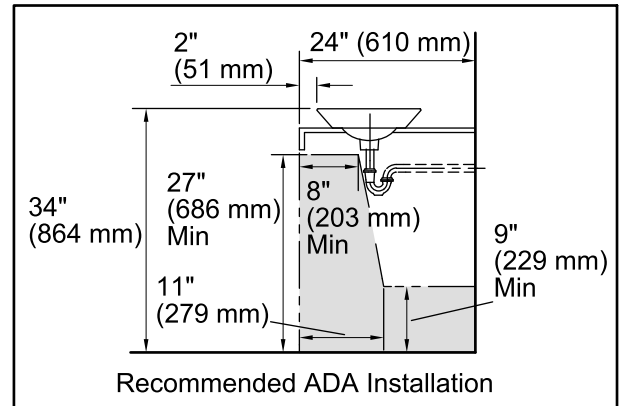

Empress Bouquet™ Conical Bell®

Above-counter/Wall-mount Bathroom Sink
K-14223-SMC

Features

- Vitreous china.
- Above-counter/wall-mount.
- Round bowl basin.
- Without overflow.
- No faucet holes; requires wall- or counter-mount faucet.
- KOHLER Artist Editions designs.
- Empress Bouquet design.
- 16-1/4" (413 mm) diameter

Color	Code	Description
-------	------	-------------

0

White

Technical Information

All product dimensions are nominal.

Bowl configuration:	Single
Installation:	Above-counter, Wall-mount
Bowl area (Only)	Diameter: 15-7/8" (403 mm) Water depth: 4-1/4" (108 mm)
Drain hole:	1-3/4" (44 mm)
Template:	Above-counter, 1002980-7, required, included

Notes

Install this product according to the installation guide.

*Spout must be 5" (127 mm) long (min) for adequate clearance into the bathroom sink when installed with centerline as shown.

NOTICE: Countertop manufacturer or cutter must use the cut-out template provided with the product, or a current one provided by Kohler Co. (call 1-800-4-KOHLER). Kohler Co. is not responsible for cut-out errors when the incorrect cut-out template is used.