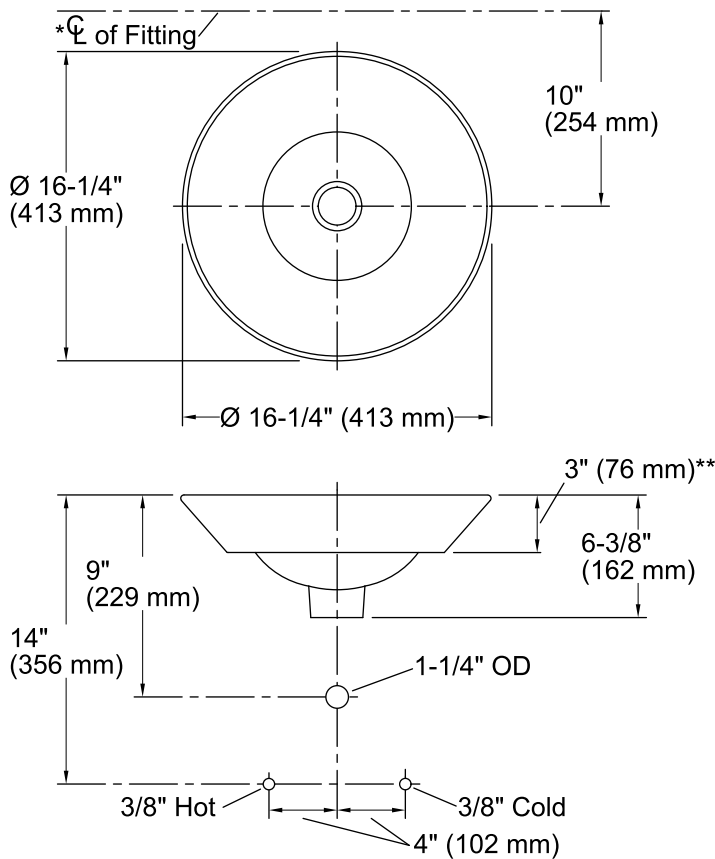

Empress Bouquet™ Conical Bell®

Above-counter/Wall-mount Bathroom Sink
K-14223-SMC

Features

- Vitreous china.
- Above-counter/wall-mount.
- Round bowl basin.
- Without overflow.
- No faucet holes; requires wall- or counter-mount faucet.
- KOHLER Artist Editions designs.
- Empress Bouquet design.
- 16-1/4" (413 mm) diameter

Color	Code	Description
-------	------	-------------

0

White

Technical Information

All product dimensions are nominal.

Bowl configuration:	Single
Installation:	Above-counter, Wall-mount
Bowl area (Only)	Diameter: 15-7/8" (403 mm) Water depth: 4-1/4" (108 mm)
Drain hole:	1-3/4" (44 mm)
Template:	Above-counter, 1002980-7, required, included

Notes

Install this product according to the installation guide.

*Spout must be 5" (127 mm) long (min) for adequate clearance into the bathroom sink when installed with centerline as shown.

NOTICE: Countertop manufacturer or cutter must use the cut-out template provided with the product, or a current one provided by Kohler Co. (call 1-800-4-KOHLER). Kohler Co. is not responsible for cut-out errors when the incorrect cut-out template is used.