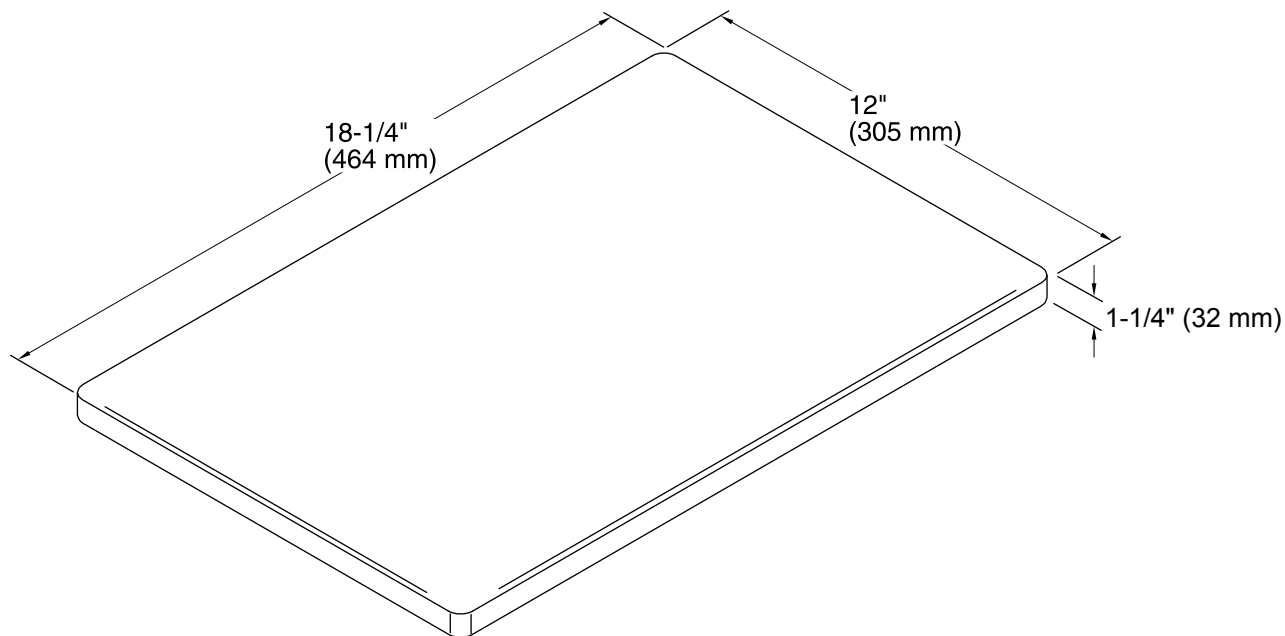

Features

- Fits over the K-6410 Indio kitchen sink.
- Durable hardwood construction.
- Provides a workstation for quick and easy food prepping.

Codes/Standards

CARB P2

KOHLER® One-Year Limited Warranty

See website for detailed warranty information.

Technical Information

All product dimensions are nominal.