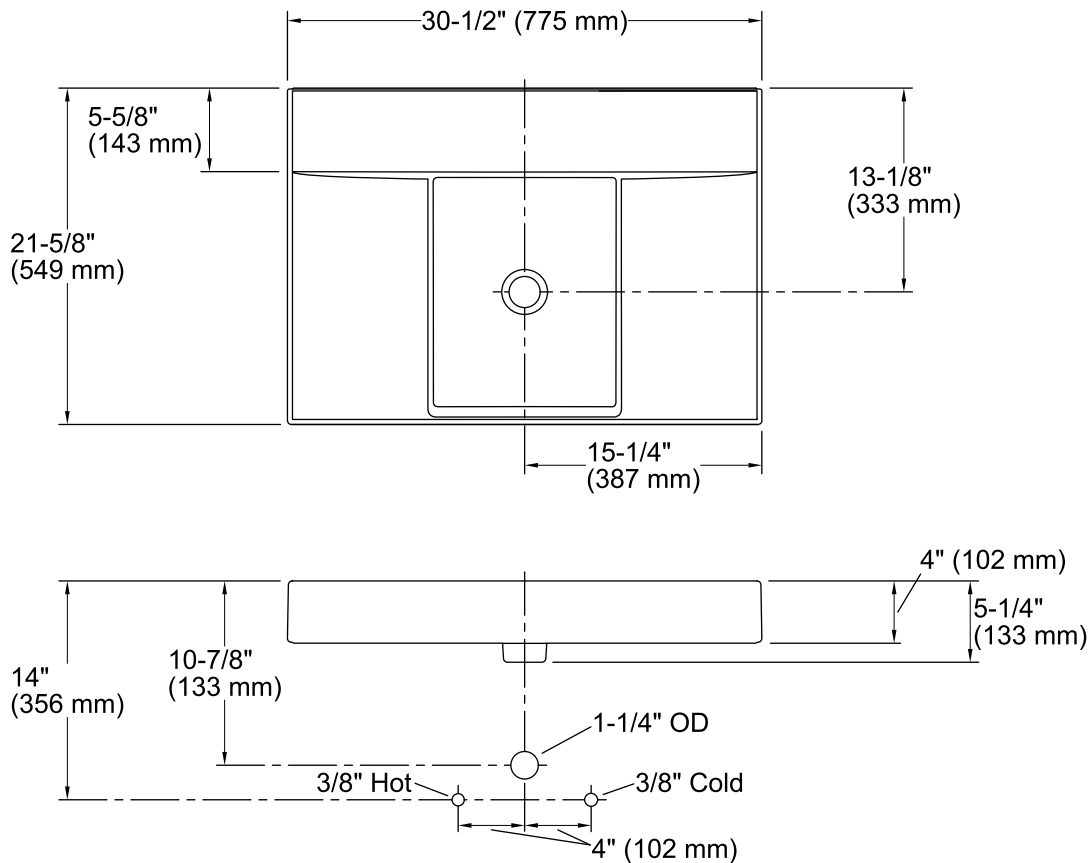

Features

- Fireclay.
- Above-counter.
- Rectangular basin.
- With overflow.
- No faucet holes; requires wall-mount faucet.
- Designed for installation to the K-2517 Traverse wall-hung vanity.
- 30-1/2" (775 mm) x 21-1/2" (546 mm)

| Color | Code | Description |
|--|------|-------------|
|  | 0 | White |
|  | 96 | Biscuit |
|  | 47 | Almond |

Technical Information

All product dimensions are nominal.

| | |
|---------------------|--|
| Bowl configuration: | Single |
| Installation: | Above-counter |
| Bowl area (Only) | Length: 12" (305 mm) Width: 15-1/4" (387 mm) Water depth: 3" (76 mm) |
| Drain hole: | 1-3/4" (44 mm) |
| Template: | Above-counter, 1003676-7, required, included |

NOTE: This bathroom sink is also designed for installation to the K-2517 vanity.