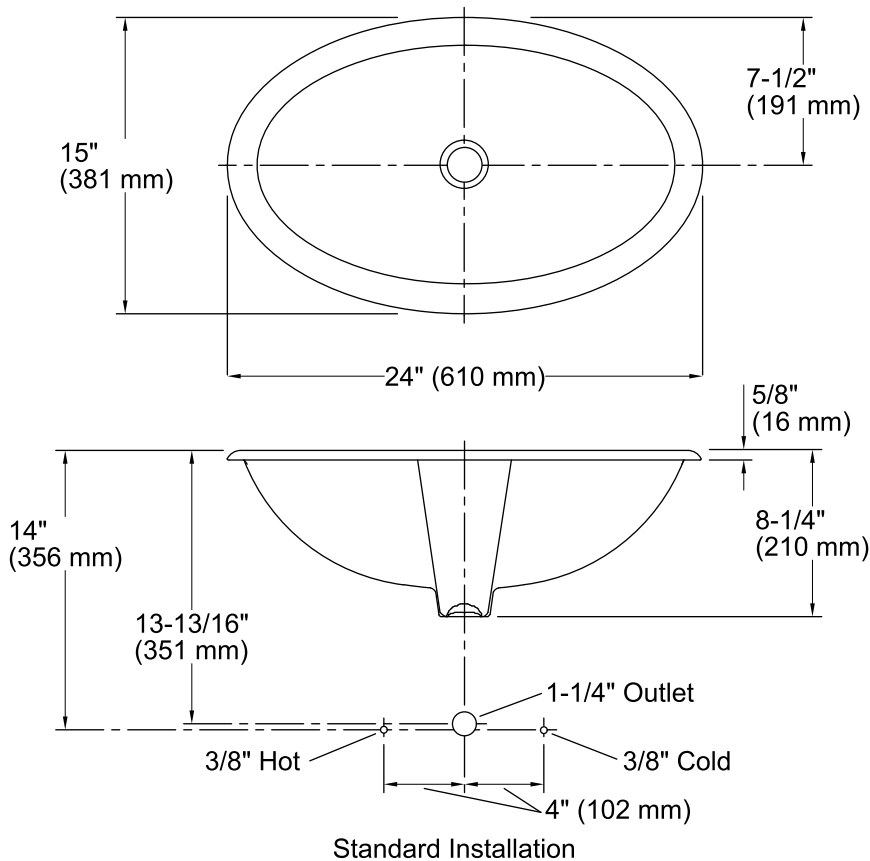

### Technical Information

All product dimensions are nominal.

Bowl configuration:	Single
Installation:	Drop-In
Bowl area (Only)	Length: 21" (533 mm) Width: 12" (305 mm) Water depth: 4-7/8" (124 mm)
Drain hole:	1-3/4" (44 mm)
Template:	Drop-in, 110359-7, required, included

### Notes

Install this product according to the installation guide.

4-5/8" (117 mm) minimum faucet spout length needed to reach over rim into basin.

**NOTICE:** Countertop manufacturer or cutter must use the cut-out template provided with the product, or a current one provided by Kohler Co. (call 1-800-4-KOHLER). Kohler Co. is not responsible for cutout errors when the incorrect cutout template is used.