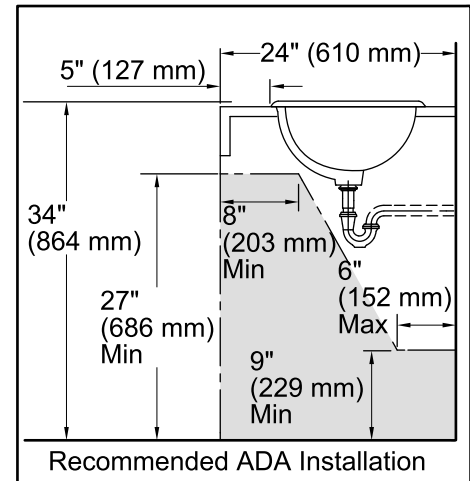

### Technical Information

All product dimensions are nominal.

Bowl configuration:	Single
Installation:	Drop-In
Bowl area (Only)	Length: 21" (533 mm) Width: 12" (305 mm) Water depth: 4-7/8" (124 mm)
Drain hole:	1-3/4" (44 mm)
Template:	Drop-in, 110359-7, required, included

### Notes

Install this product according to the installation guide.

4-5/8" (117 mm) minimum faucet spout length needed to reach over rim into basin.

**NOTICE:** Countertop manufacturer or cutter must use the cut-out template provided with the product, or a current one provided by Kohler Co. (call 1-800-4-KOHLER). Kohler Co. is not responsible for cutout errors when the incorrect cutout template is used.