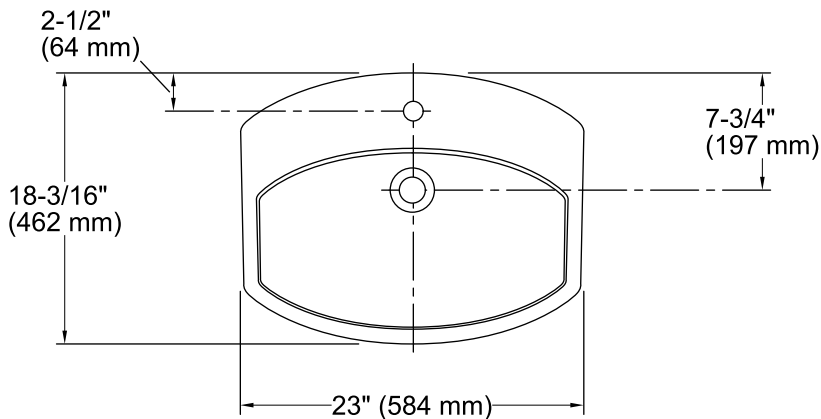

Technical Information

All product dimensions are nominal.

Bowl configuration:	Single
Installation:	Drop-In
Bowl area (Only)	Length: 20-3/8" (518 mm) Width: 11-1/2" (292 mm) Water depth: 3-5/8" (92 mm)
Number of deck holes:	1
Faucet hole(s):	1-3/8" (35 mm)
Drain hole:	1-3/4" (44 mm)
Template:	Drop-in, 1017302-7, required, included

Notes

Install this product according to the installation guide.

NOTICE: Countertop manufacturer or cutter must use the cut-out template provided with the product, or a current one provided by Kohler Co. (call 1-800-4KOHLER). Kohler Co. is not responsible for cutout errors when the incorrect cut-out template is used.

ADA, OBC, CSA B651 compliant when installed to the specific requirements of these regulations.