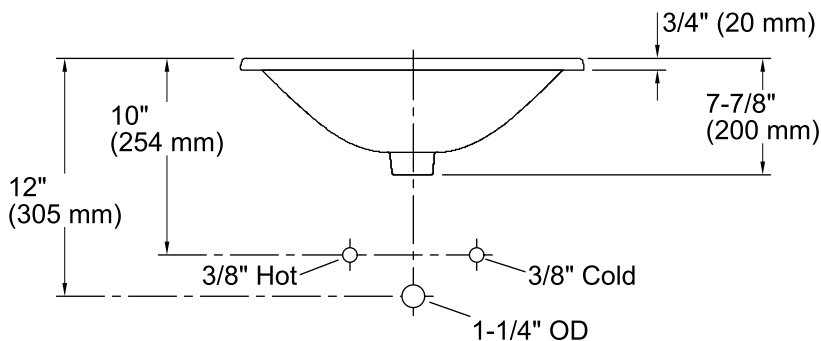

Technical Information

All product dimensions are nominal.

Bowl configuration:	Single
Installation:	Drop-In
Bowl area (Only)	Length: 20-3/8" (518 mm) Width: 11-1/2" (292 mm) Water depth: 3-5/8" (92 mm)
Number of deck holes:	1
Faucet hole(s):	1-3/8" (35 mm)
Drain hole:	1-3/4" (44 mm)
Template:	Drop-in, 1017302-7, required, included

Notes

Install this product according to the installation guide.

NOTICE: Countertop manufacturer or cutter must use the cut-out template provided with the product, or a current one provided by Kohler Co. (call 1-800-4KOHLER). Kohler Co. is not responsible for cutout errors when the incorrect cut-out template is used.

ADA, OBC, CSA B651 compliant when installed to the specific requirements of these regulations.