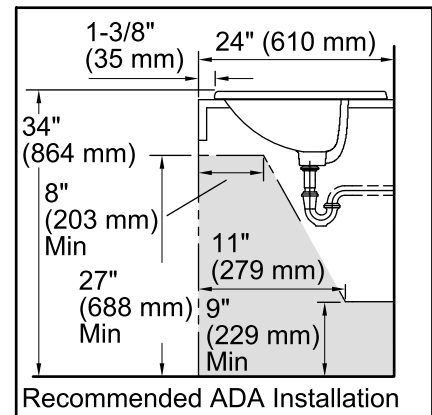

Technical Information

All product dimensions are nominal.

Bowl configuration:	Single
Installation:	Drop-In
Bowl area (Only)	Length: 20-3/8" (518 mm) Width: 11-1/2" (292 mm) Water depth: 3-5/8" (92 mm)
Number of deck holes:	1
Faucet hole(s):	1-3/8" (35 mm)
Drain hole:	1-3/4" (44 mm)
Template:	Drop-in, 1017302-7, required, included

Notes

Install this product according to the installation guide.

NOTICE: Countertop manufacturer or cutter must use the cut-out template provided with the product, or a current one provided by Kohler Co. (call 1-800-4KOHLER). Kohler Co. is not responsible for cutout errors when the incorrect cut-out template is used.

ADA, OBC, CSA B651 compliant when installed to the specific requirements of these regulations.