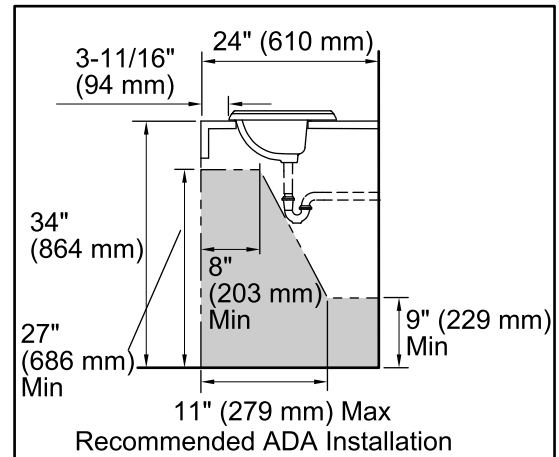

Features

- Vitreous china.
- Drop-in.
- Rectangular basin.
- With overflow.
- Single faucet hole.
- Coordinates with other products in the Memoirs collection.
- 22-3/4" (578 mm) x 18" (457 mm)

Recommended Accessories

Technical Information

All product dimensions are nominal.

Bowl configuration:	Single
Installation:	Drop-In
Bowl area (Only)	Length: 17" (432 mm) Width: 10" (254 mm) Water depth: 5" (127 mm)
Number of deck holes:	1
Faucet hole(s):	1-3/8" (35 mm)
Drain hole:	1-3/4" (44 mm)
Template:	Drop-in, 1003676, required, included