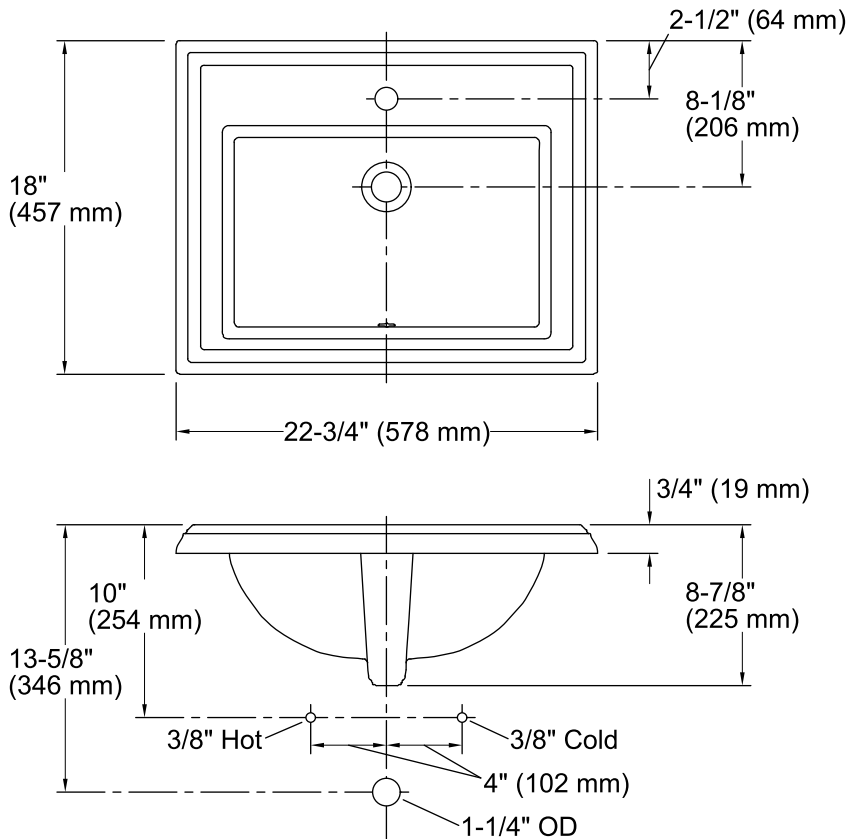

Features

- Vitreous china.
- Drop-in.
- Rectangular basin.
- With overflow.
- Single faucet hole.
- Coordinates with other products in the Memoirs collection.
- 22-3/4" (578 mm) x 18" (457 mm)

Recommended Accessories

Technical Information

All product dimensions are nominal.

Bowl configuration:	Single
Installation:	Drop-In
Bowl area (Only)	Length: 17" (432 mm) Width: 10" (254 mm) Water depth: 5" (127 mm)
Number of deck holes:	1
Faucet hole(s):	1-3/8" (35 mm)
Drain hole:	1-3/4" (44 mm)
Template:	Drop-in, 1003676, required, included