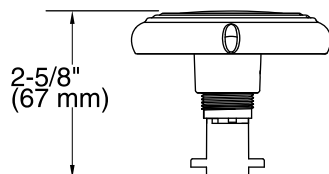

Features

- Handle designed to complement contemporary bathroom decor.
- Designed specifically for use with any PureFlo rough drain (sold separately).
- Trim can be easily removed when the design or finish needs updating
- Smooth, rotary turn operation.
- Includes handle, stopper, decorative flange with flange nut, overflow escutcheon, and alignment tool.
- Not required for pressure testing the rough drain.

See website for detailed warranty information.

Product Specification

The bath cable drain trim shall be metal construction. Product shall include handle, stopper, decorative flange, decorative flange nut, overflow escutcheon and tool. Product shall be available in an array of aesthetics and actuation combinations. Product shall be Kohler Model K-T37393-_____.