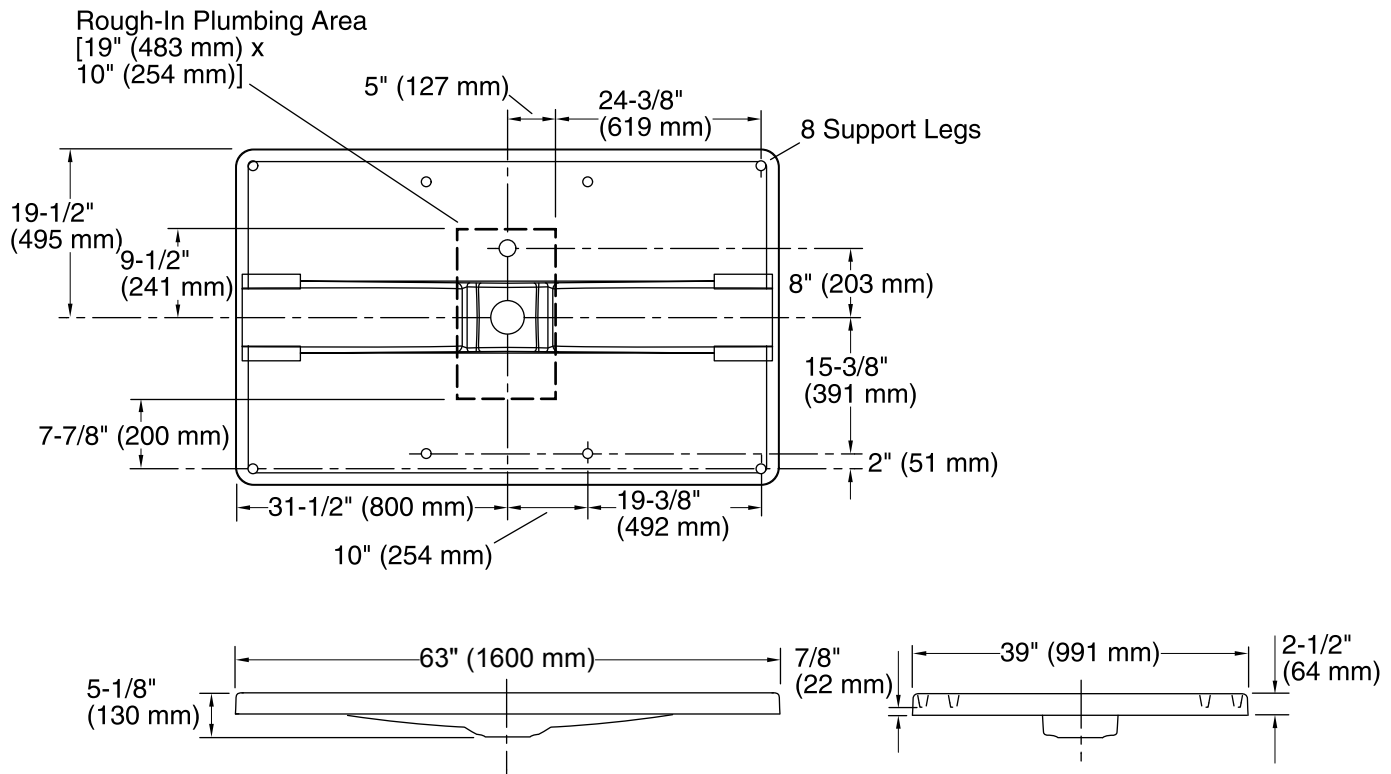

### Features

- 60-inch minimum base cabinet width.
- KOHLER cast iron.
- Acid-resistant enamel finish.
- Cabinet mount or island.
- Single faucet hole.
- Integrated top and bowl.
- 63" (1600 mm) x 39" (991 mm)

### Technical Information

All product dimensions are nominal.

|                       |  |
|-----------------------|--|
| Bowl configuration:   | Single   |
| Installation:         | Surface-mount (island sink)  |
| Bowl area (Only)      | Length: 60" (1524 mm)<br>Width: 8-1/4" (210 mm)<br>Bowl depth: 4-1/2" (114 mm) |
| Number of deck holes: | 1  |
| Faucet hole(s):       | 1-3/8" (35 mm)   |
| Drain hole:           | 3-7/8" (98 mm)   |

### Notes

Install this product according to the installation guide.

NOTE: When selecting a faucet for this sink, ensure the faucet has a spout reach of 6" (152 mm) to 10" (254 mm).