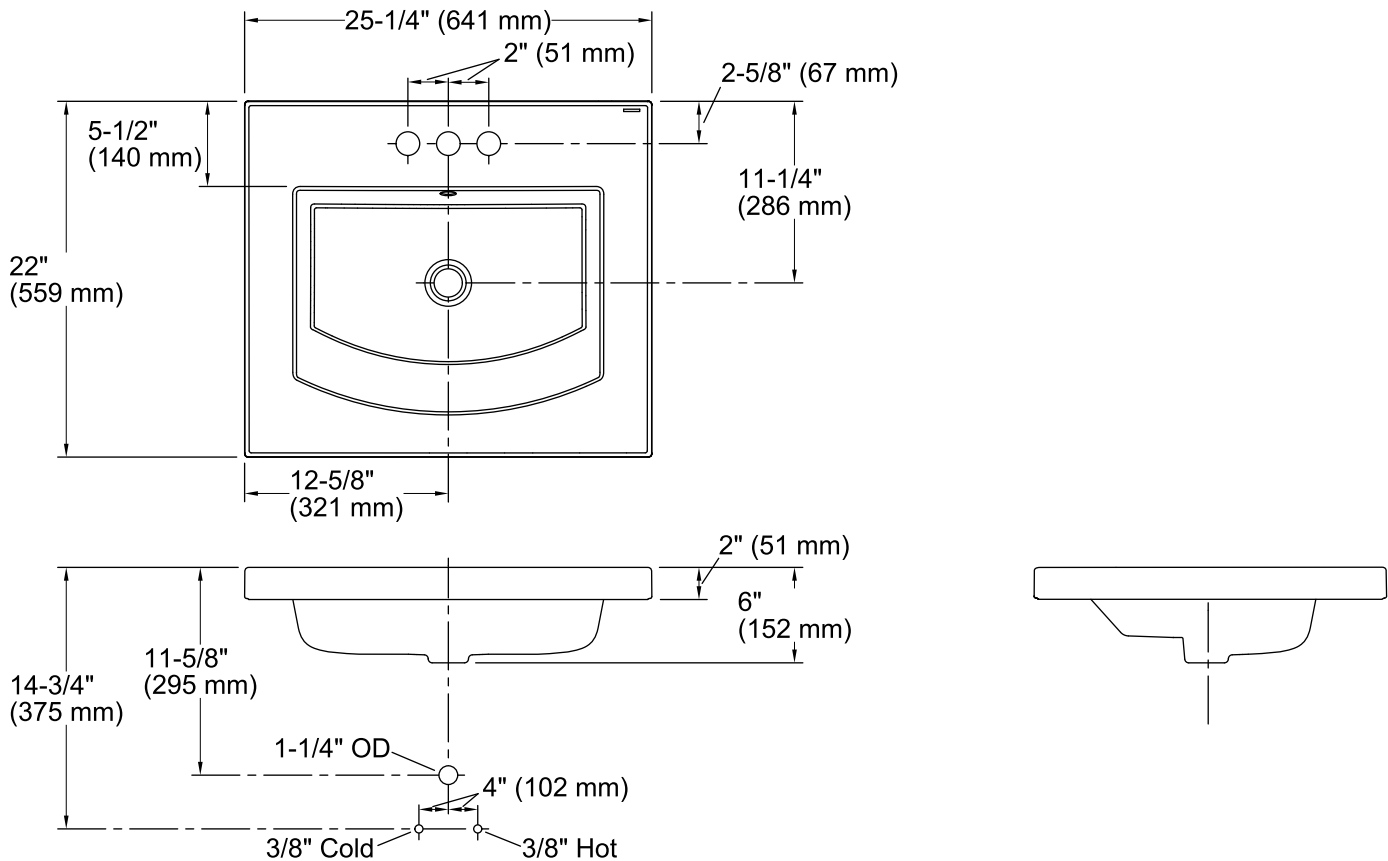

Features

- Vitreous china.
- Vanity-top.
- Rectangular basin.
- With overflow.
- 4-inch centers.
- Coordinates with other products in Persuade Collection.
- Also installs to K-2526, K-2527 and K-2529 vanities.
- 25-1/4" (641 mm) x 22" (559 mm)

Recommended Accessories

K-8998 P-Trap

Codes/Standards

ASME A112.19.2/CSA B45.1

See website for detailed warranty information.

Available Color/Finishes

Color tiles intended for reference only.

Color	Code	Description
	0	White
	96	Biscuit
	47	Almond
	NY	Dune
	95	Ice™ Grey
	7	Black Black™

Technical Information

All product dimensions are nominal.

Bowl configuration:	Single
Installation:	Vanity top
Bowl area (Only)	Length: 18-13/16" (478 mm) Width: 13-7/8" (352 mm) Water depth: 2-1/2" (64 mm)
Number of deck holes:	3
Faucet hole(s):	1-1/4" (32 mm)
Drain hole:	1-3/4" (44 mm)
Template:	Drop-in, 1139967-7, required, included