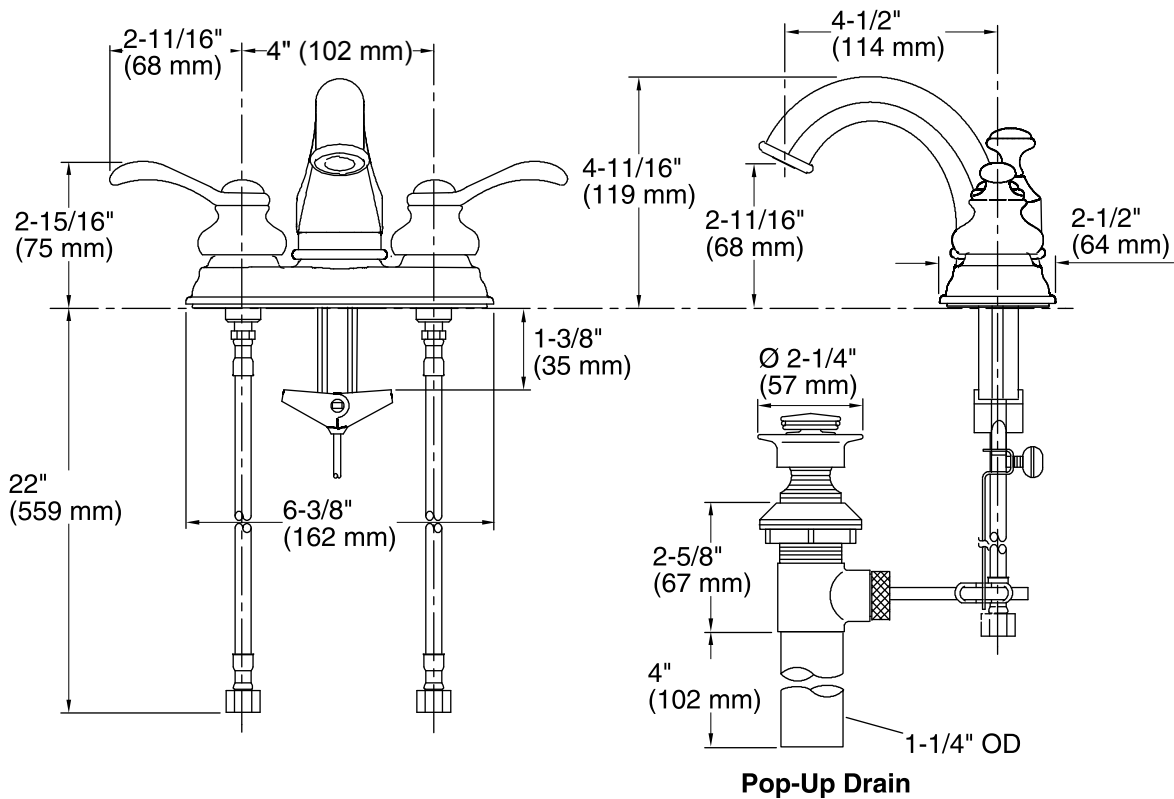

### Features

- Metal construction.
- Brass valve bodies.
- Quarter-turn washerless ceramic disc valves.
- For 4" (102 mm) centers.
- 4-1/2" (114 mm) spout reach.
- ADA compliant lever handles.
- Pop-up drain with lift rod and tailpiece.
- 1.5 gal/min (5.7 l/min) maximum flow rate [max at 60 psi (4.14 bar)].

### Technical Information

All product dimensions are nominal.

Spout reach: 4-1/2" (114 mm)

Drain included: YES

Drain tailpiece included: YES