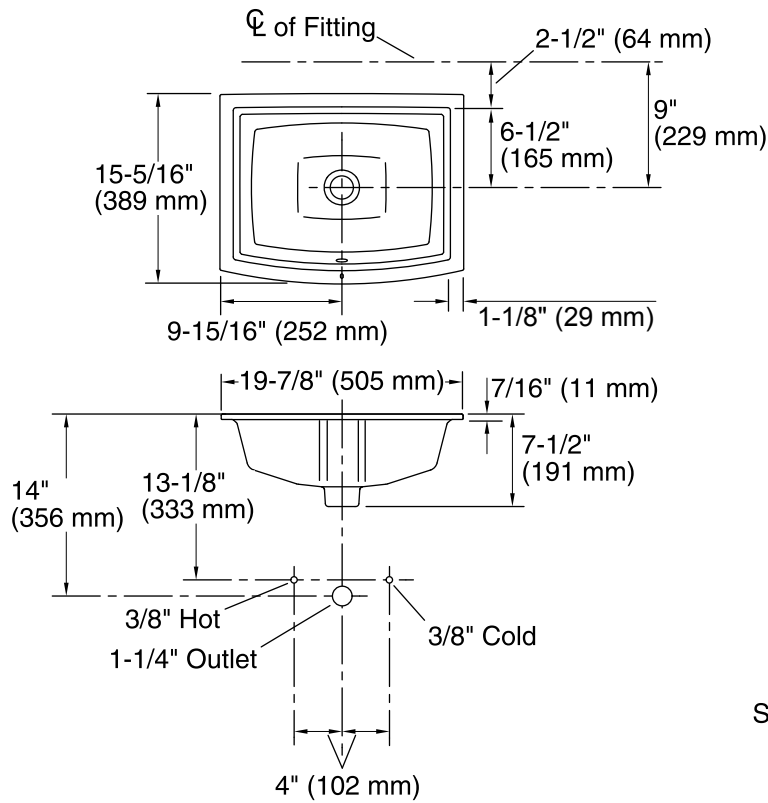

Features

- Vitreous china.
- Under-mount
- With overflow.
- Without faucet holes.
- Includes 1193643 clamp assembly.
- 19-7/8" (505 mm) x 15-5/16" (389 mm) x 7-1/2" (191 mm)

Recommended Accessories

K-8998 P-Trap

Standard Installation

Recommended ADA Installation

Installation

Technical Information

All product dimensions are nominal.

Bowl configuration: Single

Installation: Under-mount

Bowl area (Only) Length: 17-5/8" (448 mm)

Width: 13" (330 mm)

Water depth: 3-3/4" (95 mm)

Drain hole: 1-3/4" (44 mm)

Template: Under-mount, 1224722-7, required, not included

Notes

Install this product according to the installation guide.

NOTICE: Countertop manufacturer or cutter must use the cut-out template provided with the product, or a current one provided by Kohler Co. (call 1-800-4-KOHLER). Kohler Co. is not responsible for cutout errors when the incorrect cut-out template is used.