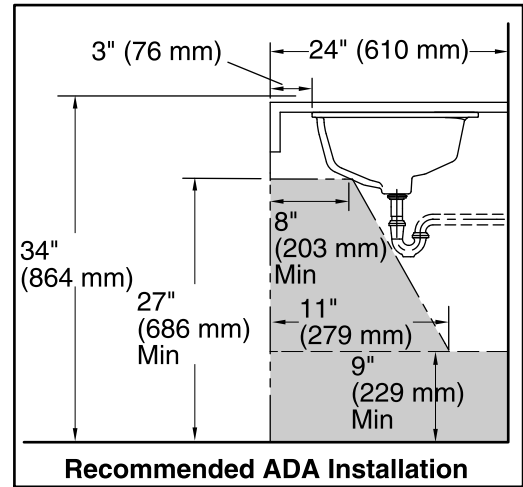

Features

- Vitreous china.
- Under-mount
- With overflow.
- Without faucet holes.
- Includes 1193643 clamp assembly.
- 19-7/8" (505 mm) x 15-5/16" (389 mm) x 7-1/2" (191 mm)

Recommended Accessories

K-8998 P-Trap

Standard Installation

Recommended ADA Installation

Installation

Technical Information

All product dimensions are nominal.

Bowl configuration: Single

Installation: Under-mount

Bowl area (Only) Length: 17-5/8" (448 mm)

Width: 13" (330 mm)

Water depth: 3-3/4" (95 mm)

Drain hole: 1-3/4" (44 mm)

Template: Under-mount, 1224722-7, required, not included

Notes

Install this product according to the installation guide.

NOTICE: Countertop manufacturer or cutter must use the cut-out template provided with the product, or a current one provided by Kohler Co. (call 1-800-4-KOHLER). Kohler Co. is not responsible for cutout errors when the incorrect cut-out template is used.