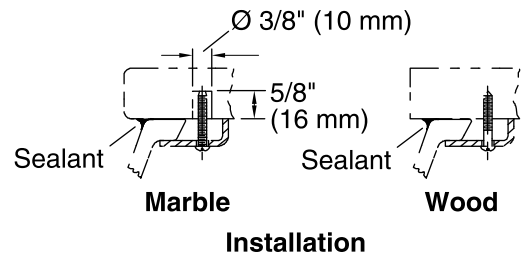

Standard Installation

Recommended ADA Installation

Installation

Technical Information

All product dimensions are nominal.

Bowl configuration: Single

Installation: Under-mount

Bowl area (Only) Length: 17-5/8" (448 mm)

Width: 13" (330 mm)

Water depth: 3-3/4" (95 mm)

Drain hole: 1-3/4" (44 mm)

Template: Under-mount, 1224722-7, required, not included

Notes

Install this product according to the installation guide.

NOTICE: Countertop manufacturer or cutter must use the cut-out template provided with the product, or a current one provided by Kohler Co. (call 1-800-4-KOHLER). Kohler Co. is not responsible for cutout errors when the incorrect cut-out template is used.