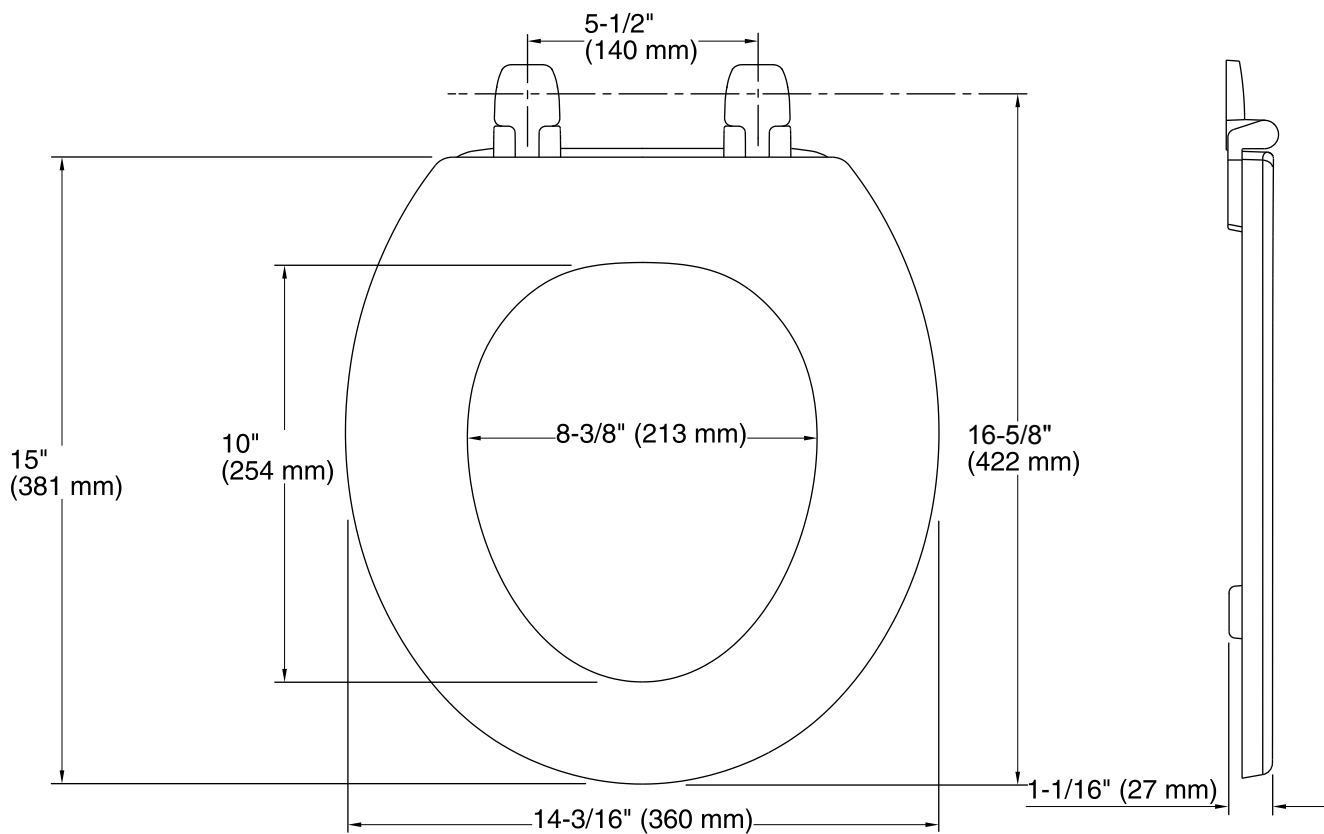

### Technical Information

All product dimensions are nominal.

Seat shape type: Round

Seat front type: Closed front

Seat-mounting holes: 5-1/2" (140 mm)