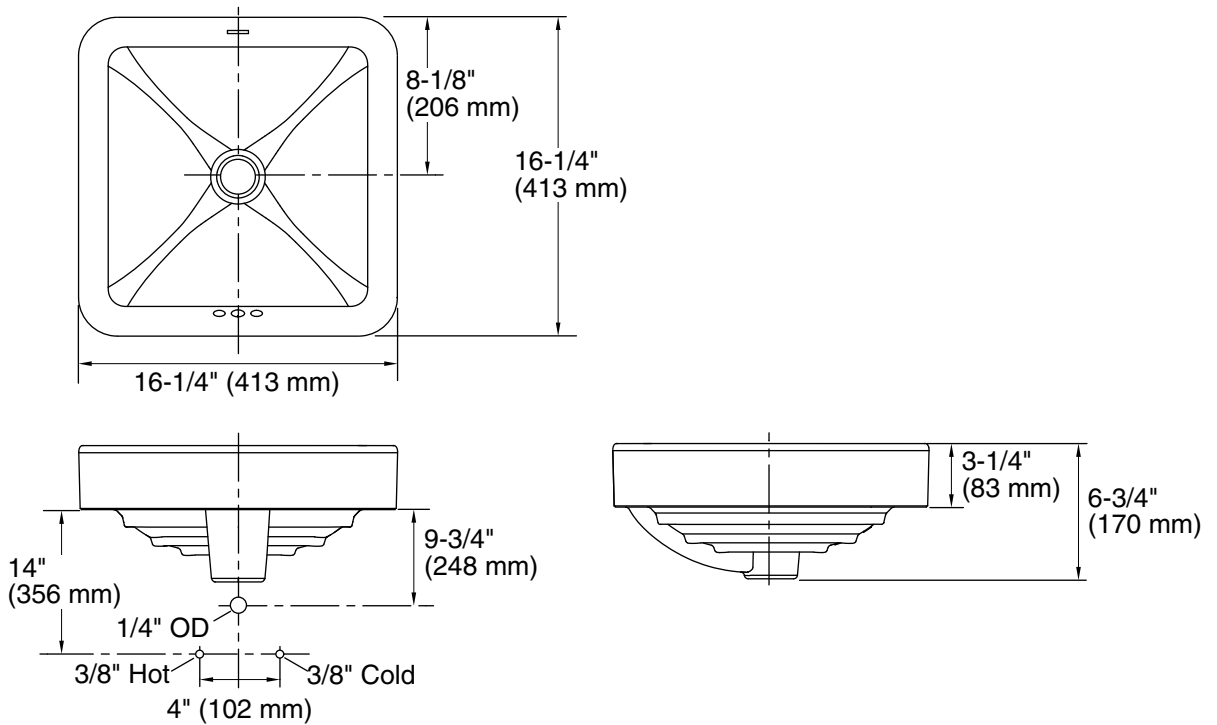

## Technical Information

Fixture*:	
Basin area	15-3/4" (400 mm) x 15-3/4" (400 mm)
Water depth	3-3/4" (95 mm)
Drain hole	Ø 1-3/4" (44 mm)
* Approximate measurements for comparison only.	
Included components:	
Cut-out template	1144642-7

## Installation Notes

Install this product according to the installation guide.

Choose a faucet that will provide adequate clearance and will direct the water stream to the center of the bathroom sink.

Spout must be mounted high enough to clear 3-1/4" (83 mm) rim height and provide a 1" (25 mm) air gap per ASME A112.1.2.

Product rests on countertop. Consider height when designing installation.