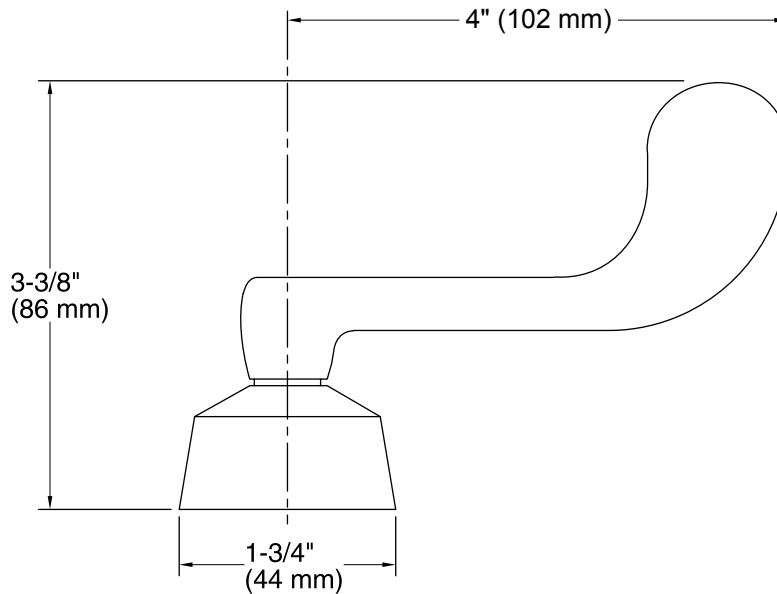

### Available Color/Finishes

*Color tiles intended for reference only.*

Color	Code	Description
-------	------	-------------

CP

Polished Chrome

**Technical Information**

All product dimensions are nominal.

**Notes**