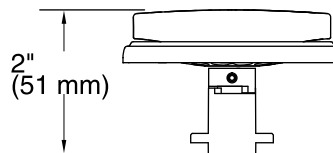

See website for detailed warranty information.

Product Specification

The bath cable drain trim shall be metal construction. Product shall include handle, stopper, decorative flange, decorative flange nut, overflow escutcheon and tool. Product shall be available in an array of aesthetics and actuation combinations. Product shall be Kohler Model K-T37394-_____.