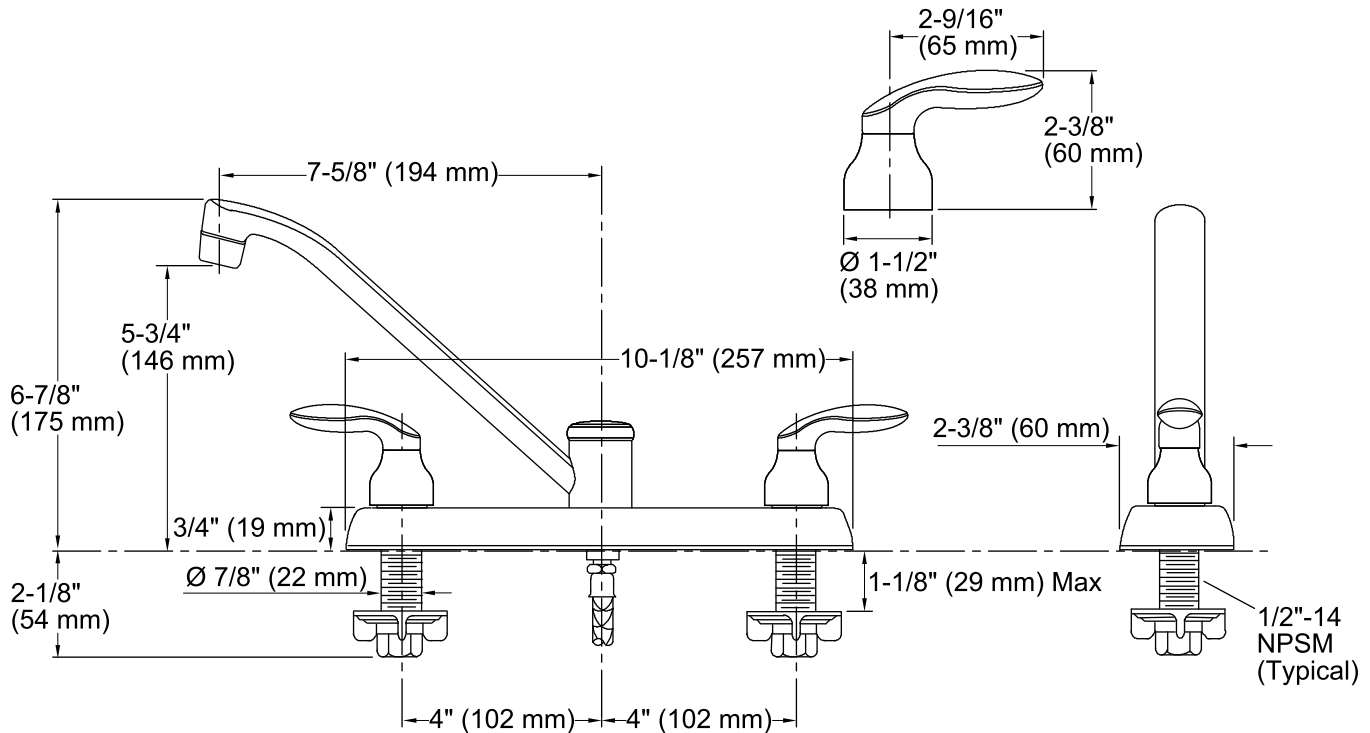

### Features

- Metal construction.
- Reversible quarter-turn washerless ceramic disc valves.
- Lower flow aerator options are available (refer to the Kohler Price Book).
- 7-5/8" (194 mm) swing spout reach.
- Lever handles.
- Less drain.
- 2.2 gal/min (8.3 l/min) maximum flow rate [max at 60 psi (4.14 bar)].
- Project pack six per case.

## Technical Information

All product dimensions are nominal.

Spout reach: 7-5/8" (194 mm)