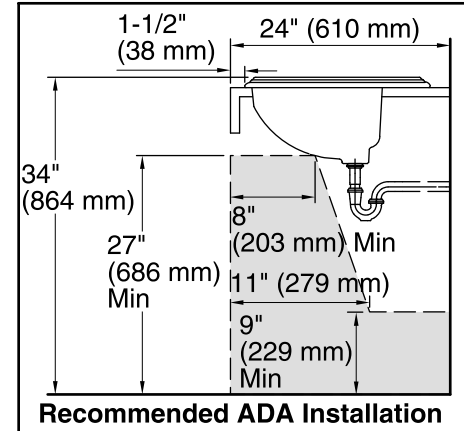

Features

- Vitreous china.
- Drop-in
- With overflow.
- 8" (203 mm) centers.
- Available with KOHLER Artist Editions designs.
- 22-5/8" (575 mm) x 18-7/8" (479 mm)

Recommended Accessories

K-8998 P-Trap

ADA

Technical Information

All product dimensions are nominal.

Installation:	Drop-In
Bowl area	Length: 20" (508 mm) Width: 12" (305 mm) Water depth: 5" (127 mm)
Number of deck holes:	3
Faucet hole(s):	1-3/8" (35 mm)
Drain hole:	1-3/4" (44 mm)
Template:	Drop-in, 1004223-7, required, included