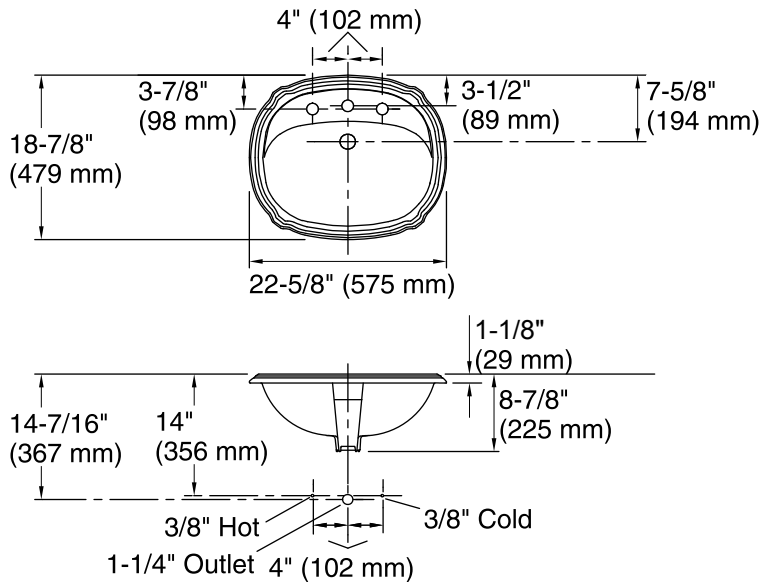

Features

- Vitreous china.
- Drop-in
- With overflow.
- 8" (203 mm) centers.
- Available with KOHLER Artist Editions designs.
- 22-5/8" (575 mm) x 18-7/8" (479 mm)

Recommended Accessories

K-8998 P-Trap

ADA

Technical Information

All product dimensions are nominal.

Installation:	Drop-In
Bowl area	Length: 20" (508 mm) Width: 12" (305 mm) Water depth: 5" (127 mm)
Number of deck holes:	3
Faucet hole(s):	1-3/8" (35 mm)
Drain hole:	1-3/4" (44 mm)
Template:	Drop-in, 1004223-7, required, included