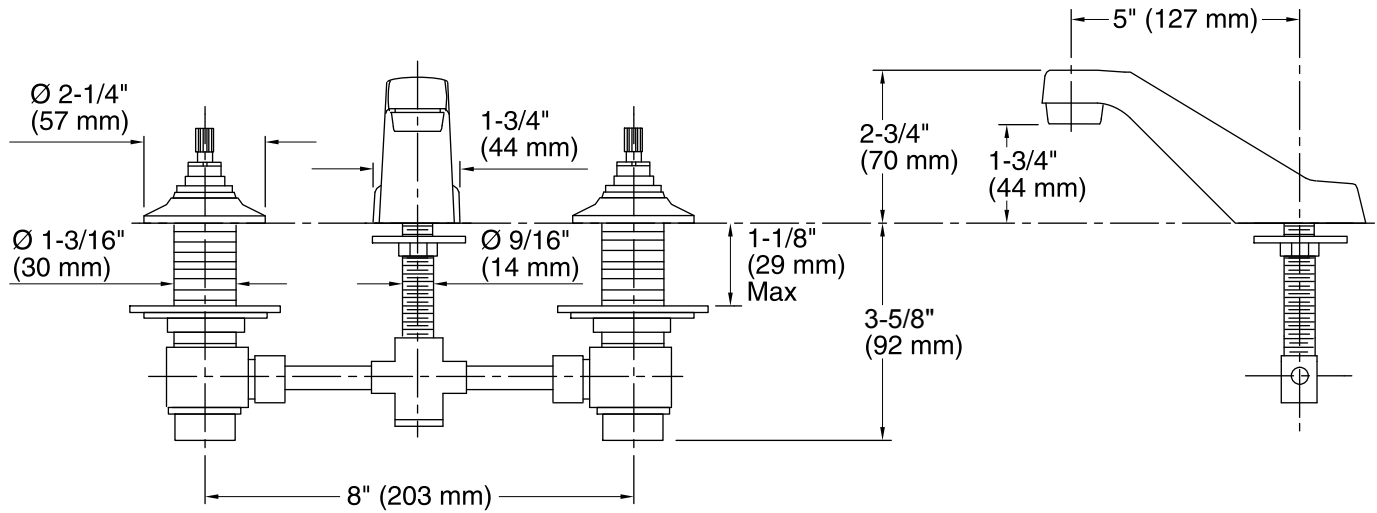

Features

- Brass construction.
- Brass valve bodies.
- Quarter-turn washerless ceramic disc valves.
- 5" (127 mm) spout reach.
- Less drain.
- 8" (203 mm) rigid connections.
- Standard Water-Guard® aerator.
- Variety of handle style options.
- 2.0 gal/min (7.6 l/min) maximum flow rate [max at 60 psi (4.14 bar)].

All applicable US Federal and State material regulations

KOHLER® Faucet Lifetime Limited Warranty

See website for detailed warranty information.

Technical Information

All product dimensions are nominal.

Spout reach: 5" (127 mm)