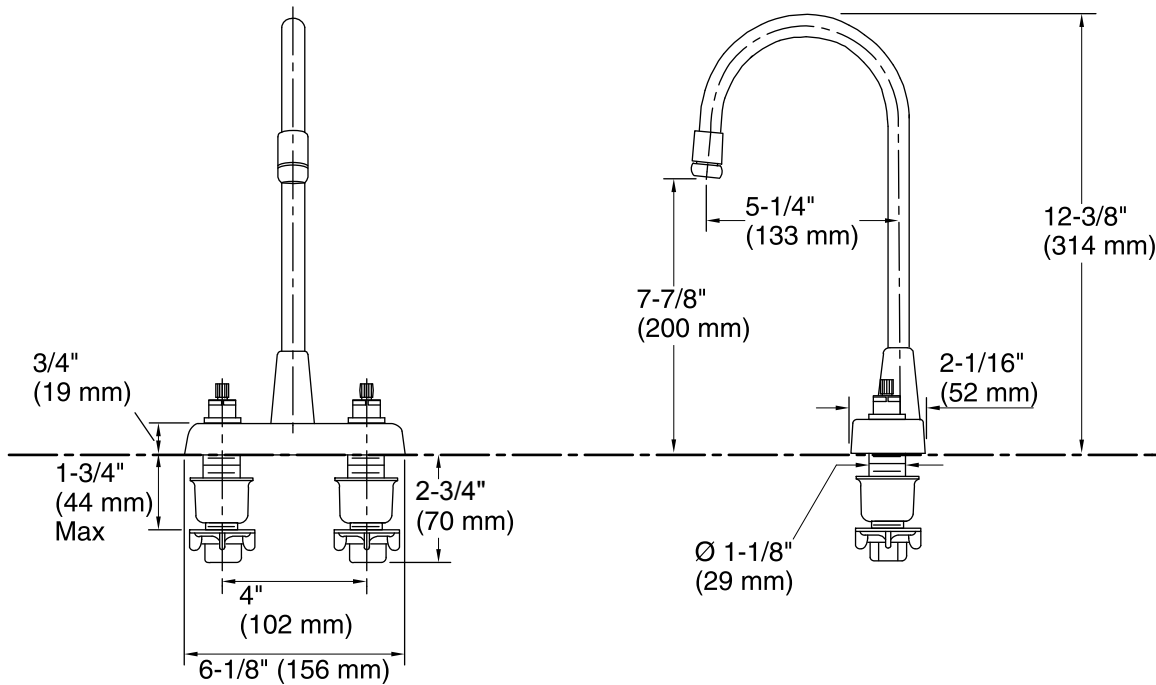

Features

- Brass construction.
- Brass valve bodies.
- Quarter-turn washerless ceramic disc valves.
- 5-1/4" (133 mm) spout reach.
- Standard aerator.
- Variety of handle style options.
- Less drain.
- 1.5 gal/min (5.7 l/min) maximum flow rate [max at 60 psi (4.14 bar)].

Color	Code	Description
-------	------	-------------

	CP	Polished Chrome
--	----	-----------------

Technical Information

All product dimensions are nominal.

Spout reach: 5-1/4" (133 mm)

Faucet:

Flow rate: 1.5 gal/min (5.7 l/min)