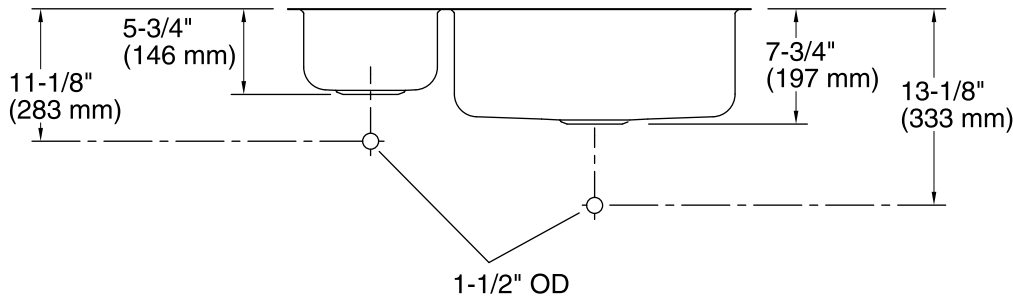

**Undertone®**  
Under-mount Kitchen Sink  
**K-3352-L**

**Features**

- 36-inch minimum base cabinet width.
- Large/small bowls with high/low design.
- 5-1/2-inch left depth and 7-1/2-inch right depth.
- No faucet holes.
- SilentShield Plus® sound-absorption technology helps maintain water temperature, reduces condensation, and decreases noise.
- Includes installation hardware.

**Material**

- 18-gauge stainless steel.

**Installation**

- Under-mount

**Recommended Accessories**

K-3294  
8801

**Codes/Standards**

ASME A112.19.3/CSA B45.4

### Technical Information

All product dimensions are nominal.

Bowl configuration:	High-low
Installation:	Under-mount
Bowl area (Left)	Length: 9" (229 mm) Width: 15-3/4" (400 mm) Bowl depth: 5-1/2" (140 mm) Water depth: 5-1/2" (140 mm)
Bowl area (Right)	Length: 19" (483 mm) Width: 15-3/4" (400 mm) Bowl depth: 7-1/2" (191 mm) Water depth: 7-1/2" (191 mm)
Drain hole:	3-3/4" (94 mm)
Template:	Under-mount, 1221369-7, required, included