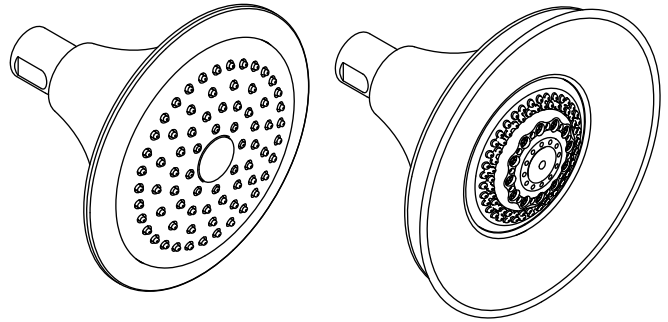

**SHOWERHEAD**  
**K-10282**  
**ALSO K-10284**

**Features**

- MasterClean™ spray nozzles prohibit mineral build-up
- Complements Forté® faucet line
- 1/2" - 14 NPT connection
- 2.5 gallons (9.5 L) per minute flow rate
- Single-function spray with 72 individual MasterClean spray nozzles
- Full-coverage, therapeutic massage, soft-aerated spray, and water-saving eco spray options

**Codes/Standards Applicable**

Specified model meets or exceeds the following:

- ASME A112.18.1/CSA B125.1
- Energy Policy Act of 2005

K-10282

K-10284

**Colors/Finishes**

- CP: Polished Chrome
- Other: Refer to Price Book for additional colors/finishes

**Accessories**

- CP: Polished Chrome
- PB: Vibrant® Polished Brass
- Other: Refer to Price Book for additional colors/finishes

**Specified Model**

Model	Description	Colors/Finishes	
K-10282	Single-function showerhead	<input type="checkbox"/> CP	<input type="checkbox"/> Other _____
K-10284	Multi-function showerhead	<input type="checkbox"/> CP	<input type="checkbox"/> Other _____

**Product Specification**

Showerhead shall feature a 1/2" - 14 NPT connection. Showerhead shall feature MasterClean spray nozzles to prohibit mineral build-up. Showerhead shall have a 2.5 gallon (9.5 L) per minute flow rate. Showerhead shall be available as a single-function spray with 72 individual MasterClean spray nozzles [K-10282]. Showerhead shall be available with a multi-function spray featuring full-coverage, therapeutic massage, soft-aerated spray, and water-saving eco spray options [K-10284]. Showerhead complements the Forté faucet line. Showerhead shall be Kohler Model K-\_\_\_\_\_-\_\_\_\_\_.