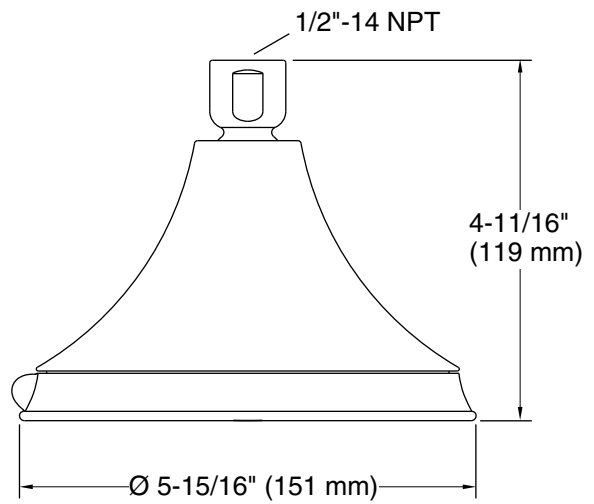

K-10284

Product Diagram