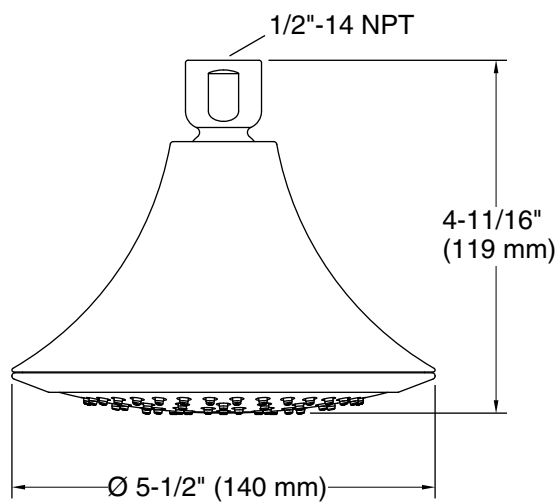

FORTÉ®

Installation Notes

Install this product according to the installation guide.

K-10282