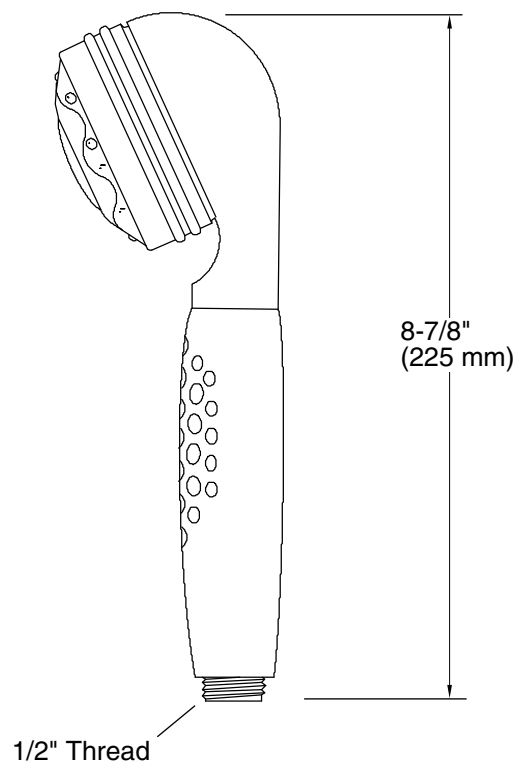

MASTERShower®

Installation Notes

Install this product according to the installation guide.

Product Diagram