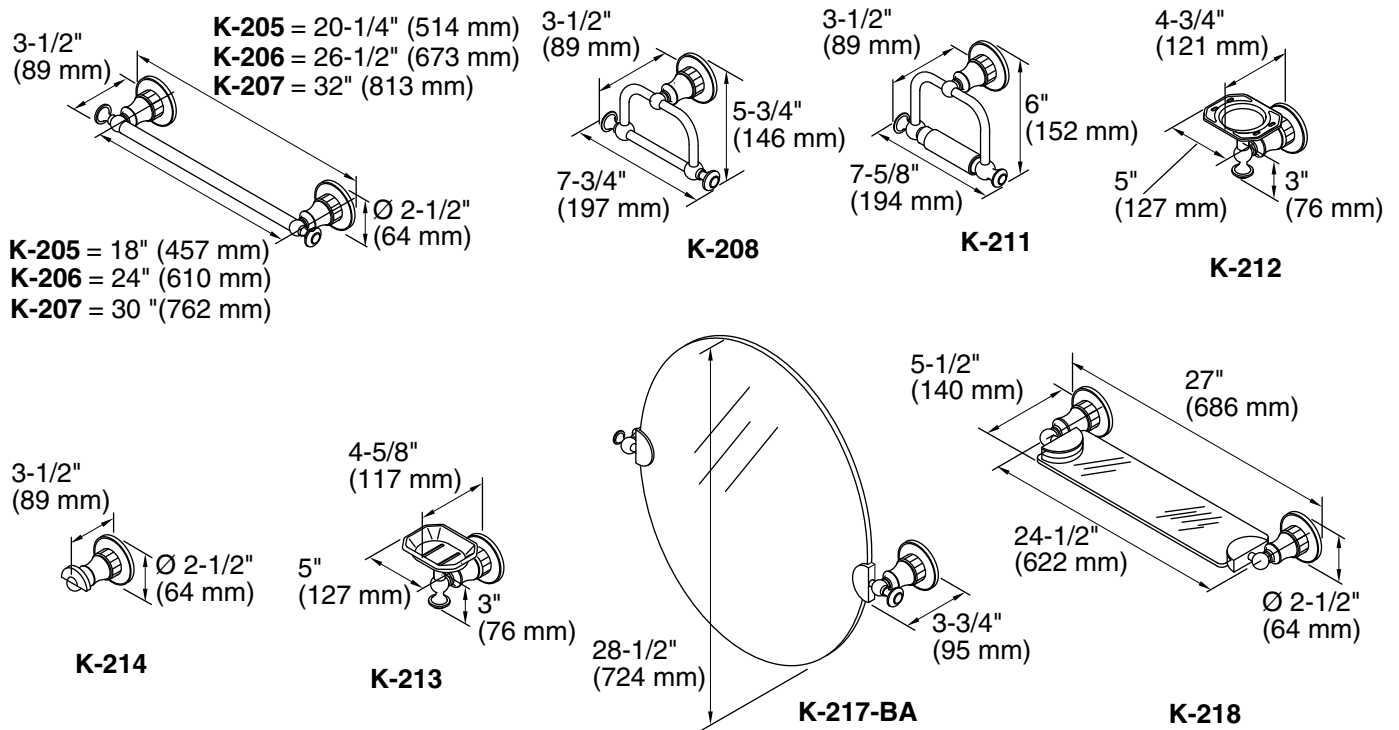

ANTIQUETM

Installation Notes

Install this product according to the installation guide.

Product Diagram