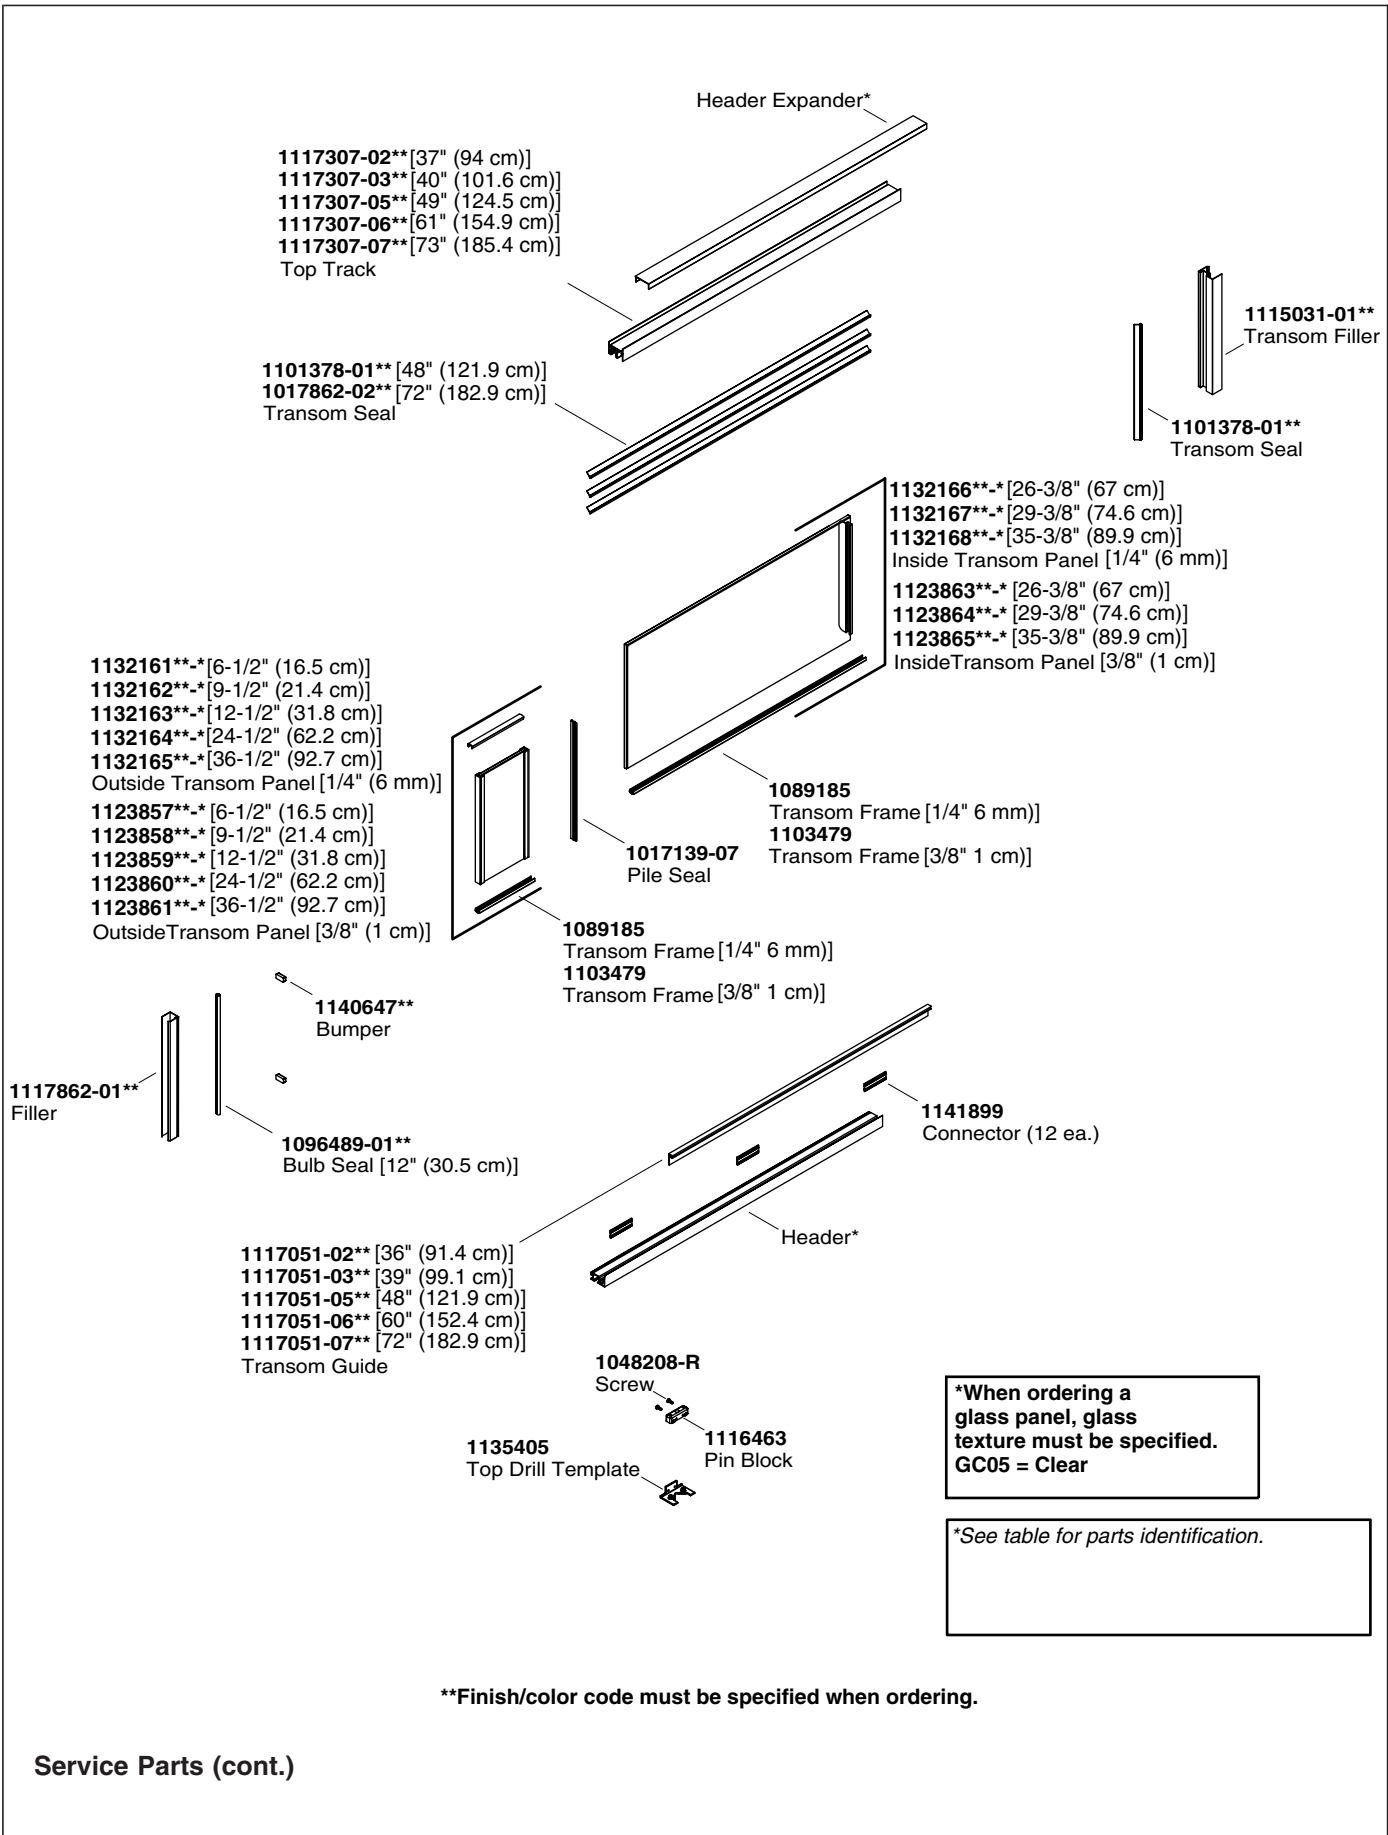

Threshold*

1077762
Anchor

1117862-02**
Filler

1012678
Bushing

*See table for parts identification.

**Finish/color code must be specified when ordering.

Service Parts

Service Parts (cont.)