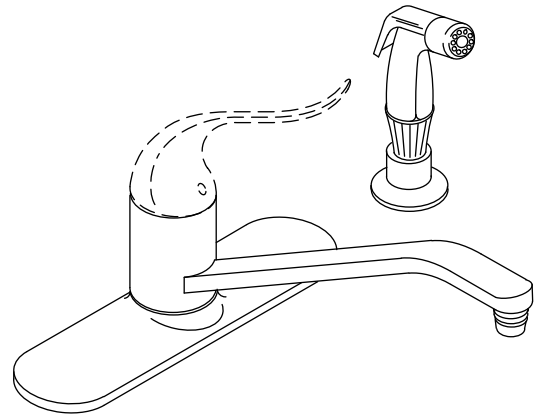

**KITCHEN SINK FAUCET
K-15172**

ADA **CSA B651** **OBC**

Features

- Metal construction
- One-piece, self-contained ceramic disc valve allows both volume and temperature control
- Temperature memory allows faucet to be turned on and off at any temperature setting
- Matching finish sidespray
- Ground joint connections
- Available with an 8-1/2" (216 mm) or 10" (254 mm) swing spout reach
- Lower flow aerator options are available (refer to the Kohler Price Book)
- 2.2 gallons (8.3 L) per minute maximum flow rate

Specified Model

Model	Description	Lever Handle		Loop Handle	
		 	 		
K-15172-P	Kitchen sink faucet – with 8-1/2" (216 mm) spout reach	<input type="checkbox"/> CP			
K-15172-PT	Kitchen sink faucet – with 10" (254 mm) spout reach	<input type="checkbox"/> CP	<input type="checkbox"/> Other_____		
K-15172-TL	Kitchen sink faucet – with 10" (254 mm) spout reach			<input type="checkbox"/> CP	<input type="checkbox"/> Other_____

Product Specification

The single-handle kitchen sink faucet shall be of metal construction. Product shall have a maximum flow rate of 2.2 gallons (8.3 L) per minute with lower flow aerator options available (refer to the Kohler Price Book). Product shall feature a one-piece, self-contained ceramic disc valve, which allows both volume and temperature control. Product shall feature temperature memory, allowing the faucet to be turned on and off at any temperature setting. Product shall include ground joint connections and a matching finish sidespray. Product shall be available with an 8-1/2" (216 mm) or 10" (254 mm) swing spout reach. Faucet shall be Kohler Model K-15172-____-_____.