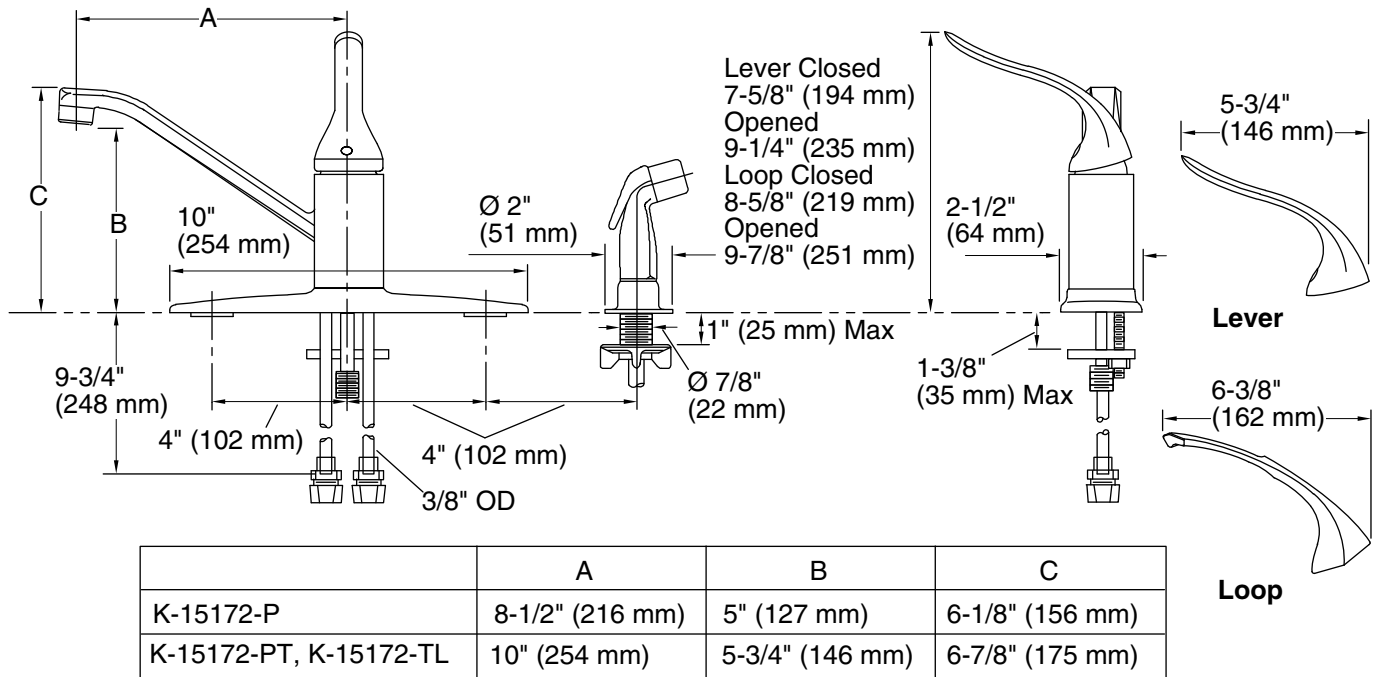

Specified Model

Model	Description	Lever Handle		Loop Handle	
		 	 		
K-15172-P	Kitchen sink faucet – with 8-1/2" (216 mm) spout reach	<input type="checkbox"/> CP			
K-15172-PT	Kitchen sink faucet – with 10" (254 mm) spout reach	<input type="checkbox"/> CP	<input type="checkbox"/> Other_____		
K-15172-TL	Kitchen sink faucet – with 10" (254 mm) spout reach			<input type="checkbox"/> CP	<input type="checkbox"/> Other_____

Product Specification

The single-handle kitchen sink faucet shall be of metal construction. Product shall have a maximum flow rate of 2.2 gallons (8.3 L) per minute with lower flow aerator options available (refer to the Kohler Price Book). Product shall feature a one-piece, self-contained ceramic disc valve, which allows both volume and temperature control. Product shall feature temperature memory, allowing the faucet to be turned on and off at any temperature setting. Product shall include ground joint connections and a matching finish sidespray. Product shall be available with an 8-1/2" (216 mm) or 10" (254 mm) swing spout reach. Faucet shall be Kohler Model K-15172-____-_____.

CORALAIS®

Optional Accessories

K-15179-A	12" (305 mm) swing spout and aerator		<input type="checkbox"/> CP	<input type="checkbox"/> Other _____
1030920	Sidespray deep roughing-in kit	<input type="checkbox"/> NA		

Product Diagram