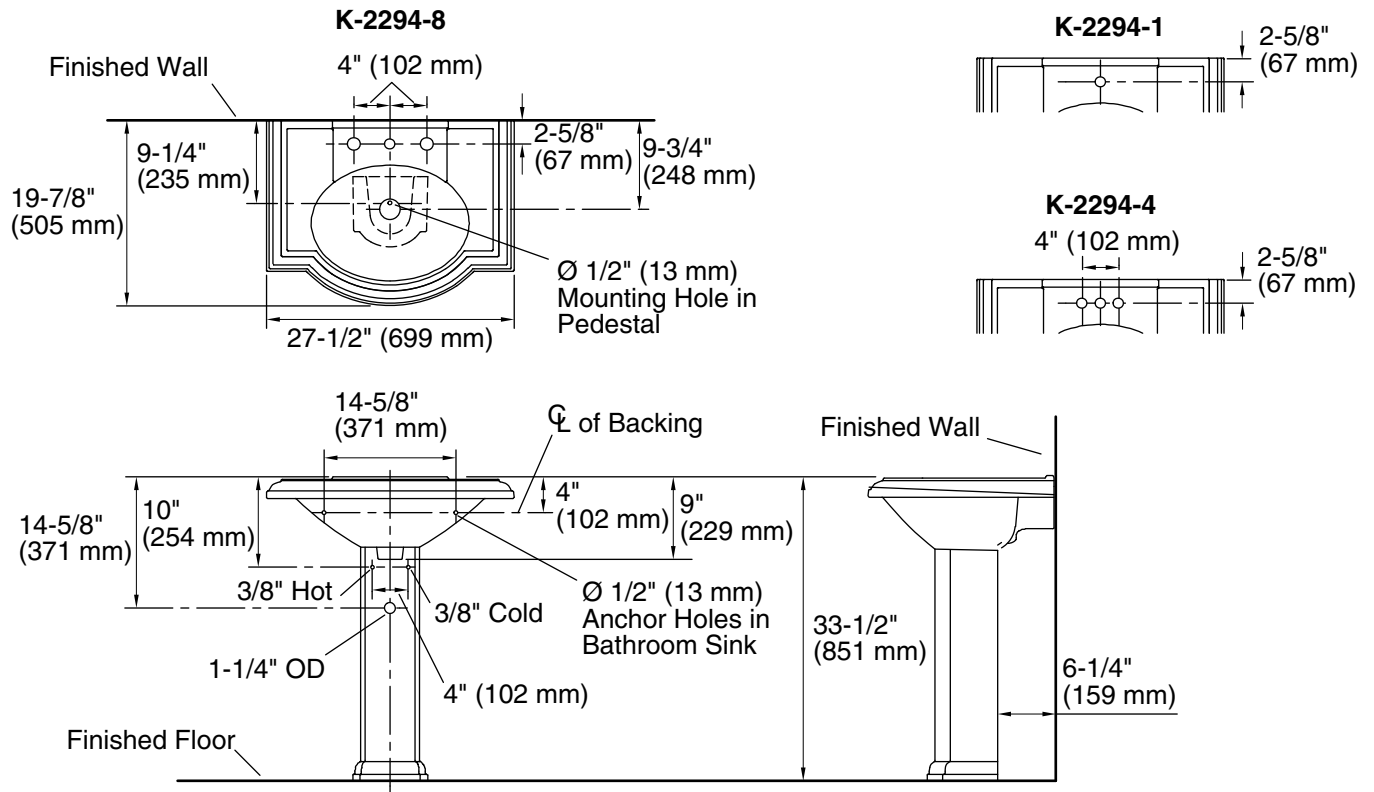

DEVONSHIRE®

Technical Information

Fixture*:	Basin area	Water depth
Bathroom sink	17" (432 mm) x 12" (305 mm)	4-7/8" (124 mm)
Drain hole	Ø 1-3/4" (44 mm)	

* Approximate measurements for comparison only.

Holes	K-2294-8	K-2294-4	K-2294-1
Spout	Ø 1-3/8" (35 mm)	Ø 1-1/4" (32 mm)	Ø 1-3/8" (35 mm)
Faucet	Ø 1-3/8" (35 mm)	Ø 1-1/4" (32 mm)	

Included Components:	
Bathroom sink, 8" (203 mm) centers	K-2295-8
Bathroom sink, 4" (102 mm) centers	K-2295-4
Bathroom sink, single-hole	K-2295-1
Pedestal	K-2288
Accessory pack	52204
Rubber pads	63069

Optional Components:

Hollow wall pedestal bathroom sink mounting kit	1041816

Installation Notes

Install this product according to the installation guide.

Product Diagram