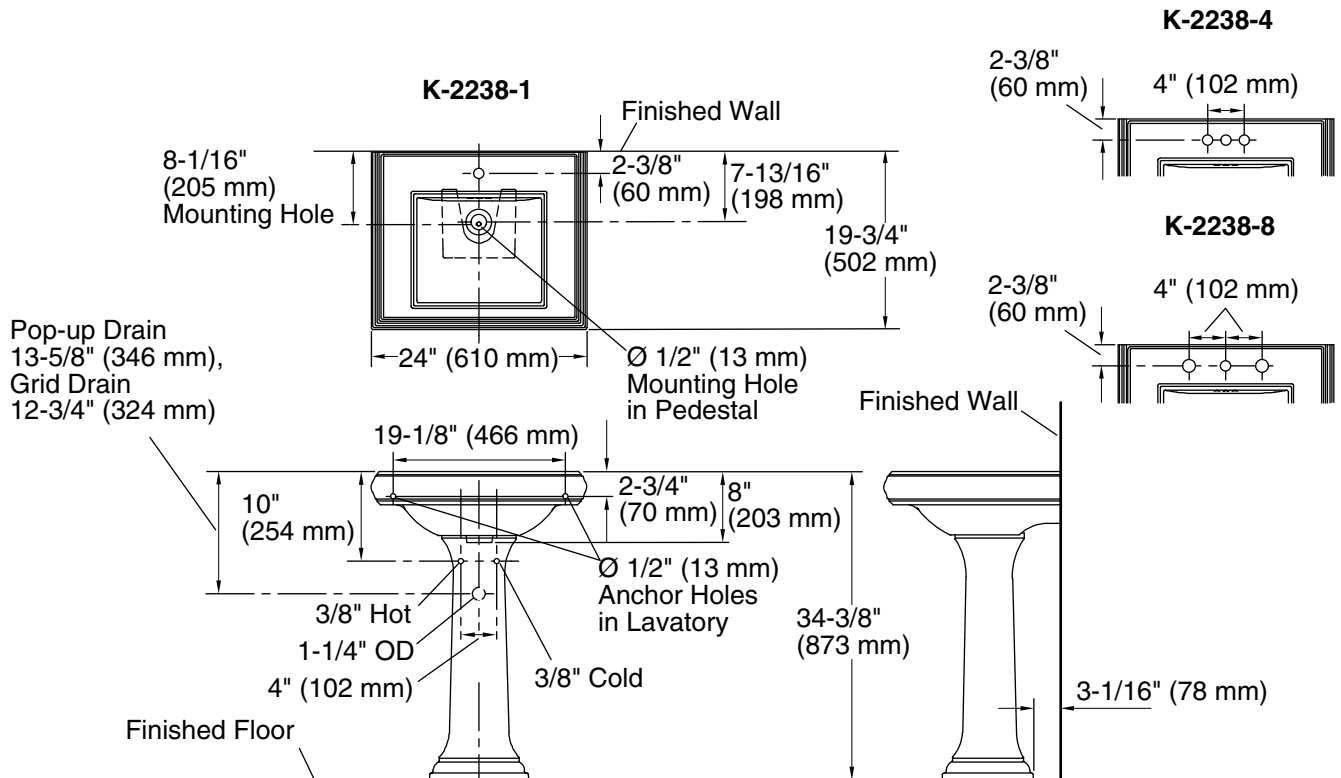

MEMOIRS®

Technical Information

Fixture*:	Basin area	Water depth
Bathroom sink	15" (381 mm) x 13" (330 mm)	5-1/4" (133 mm)
Drain hole	Ø 1-3/4" (44 mm)	

* Approximate measurements for comparison only.

Holes	K-2238-8	K-2238-4	K-2238-1
Spout	Ø 1-3/8" (35 mm)	Ø 1-1/4" (32 mm)	Ø 1-3/8" (35 mm)
Faucet	Ø 1-3/8" (35 mm)	Ø 1-1/4" (32 mm)	

Included components:	
Bathroom sink, 8" (203 mm) centers	K-2239-8
Bathroom sink, 4" (102 mm) centers	K-2239-4
Bathroom sink, single-hole	K-2239-1
Pedestal	K-2267
Rubber pads	63069
Accessory pack	52204

Optional components:

Hollow wall pedestal bathroom sink mounting kit	1041816

Installation Notes

Install this product according to the installation guide.

Product Diagram