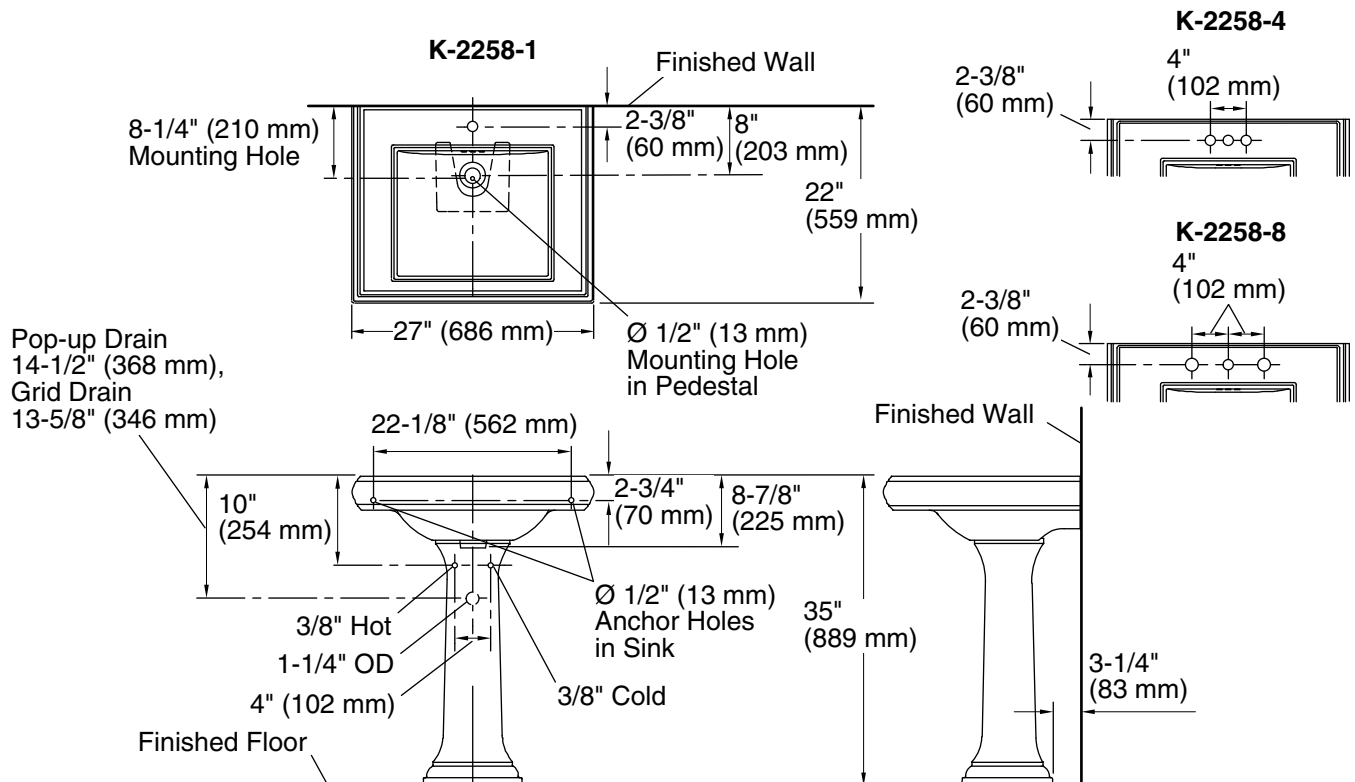

MEMOIRS®

Technical Information

Fixture*:	Basin area	Water depth
Bathroom sink	18" (457 mm) x 15" (381 mm)	5-3/8" (137 mm)
Drain hole	Ø 1-3/4" (44 mm)	

* Approximate measurements for comparison only.

Holes	K-2258-8	K-2258-4	K-2258-1
Spout	Ø 1-3/8" (35 mm)	Ø 1-1/4" (32 mm)	Ø 1-3/8" (35 mm)
Faucet	Ø 1-3/8" (35 mm)	Ø 1-1/4" (32 mm)	

Included Components:	
Bathroom sink, 8" (203 mm) centers	K-2259-8
Bathroom sink, 4" (102 mm) centers	K-2259-4
Bathroom sink, single-hole	K-2259-1
Pedestal	K-2267
Rubber pads	63069
Accessory pack	52204

Optional components:

Hollow wall pedestal bathroom sink mounting kit	1041816

Installation Notes

Install this product according to the installation guide.

Product Diagram