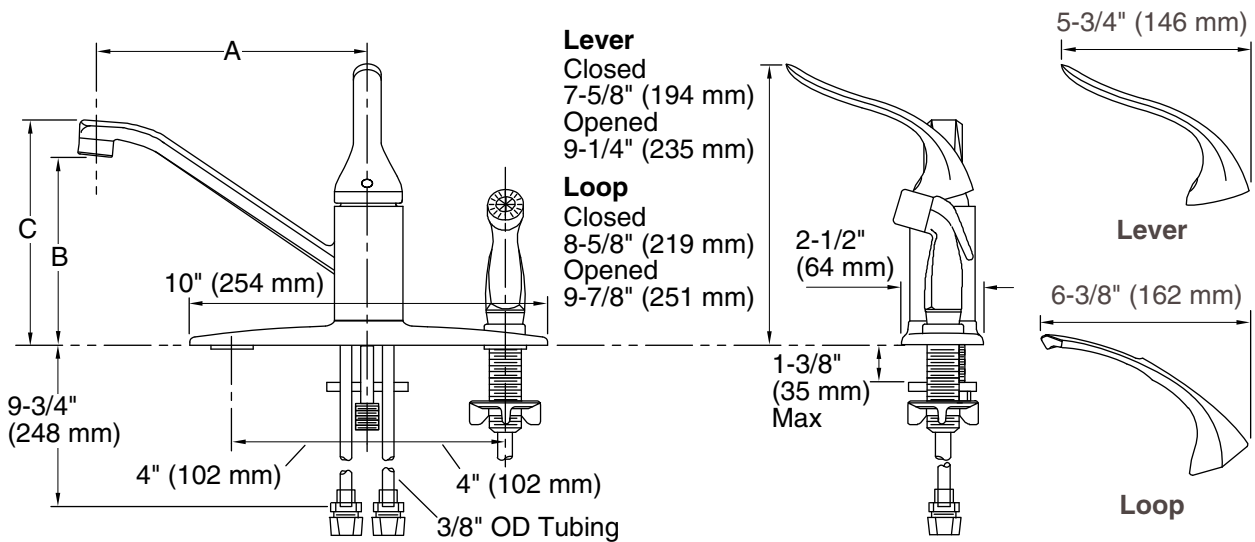

Colors/Finishes

- CP: Polished Chrome

Accessories

- CP: Polished Chrome
- NA: None applicable

Specified Model

Model	Description		
K-15173-P	Kitchen sink faucet – 8-1/2" (216 mm) spout reach, lever handle	<input type="checkbox"/> CP	
K-15173-PT	Kitchen sink faucet – 10" (254 mm) spout reach, lever handle	<input type="checkbox"/> CP	
K-15173-TL	Kitchen sink faucet – 10" (254 mm) spout reach, loop handle		<input type="checkbox"/> CP

Product Specification

The single-handle kitchen sink faucet shall be of metal construction. Product shall have a maximum flow rate of 2.2 gallons (8.3 L) per minute with lower flow aerator options available (refer to the Kohler Price Book). Product shall feature a one-piece, self-contained ceramic disc valve, which allows volume and temperature control. Product shall feature temperature memory, which allows the faucet to be turned on and off at any temperature setting. Product shall feature a high-temperature limit setting for added safety, rotating spout, ground joint connections, and a matching finish sidespray through the escutcheon. Product shall be available with an 8-1/2" (216 mm) or 10" (254 mm) spout reach. Faucet shall be Kohler Model K-15173-____-CP.

CORALAIS®

Optional Accessories

K-15179-A	12" (305 mm) swing spout and aerator	<input type="checkbox"/> CP	
1030920	Sidespray deep roughing-in kit		<input type="checkbox"/> NA

Installation Notes

Install this product according to the installation guide.

ADA, CSA B651 compliant when installed to the specific requirements of these regulations.

	A	B	C
K-15173-P	8-1/2" (216 mm)	5" (127 mm)	6-1/8" (156 mm)
K-15173-PT, K-15173-TL	10" (254 mm)	5-3/4" (146 mm)	6-7/8" (175 mm)