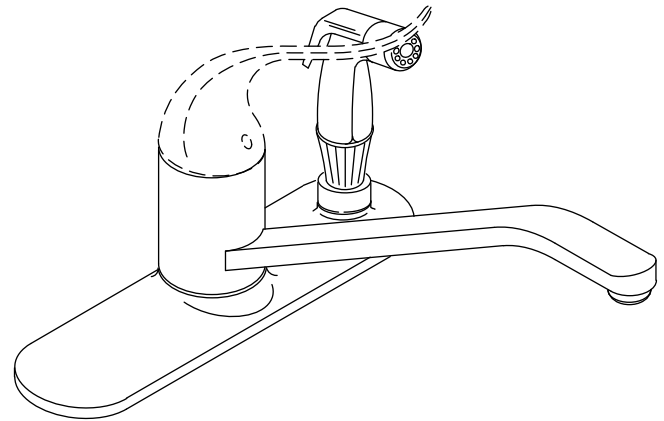

**KITCHEN SINK FAUCET
K-15173**

ADA **CSA B651**

Features

- Metal construction
- One-piece, self-contained ceramic disc valve allows both volume and temperature control
- Temperature memory allows faucet to be turned on and off at any temperature setting
- High-temperature limit setting for added safety
- Ground joint connections
- Rotating spout
- Matching finish sidespray through the escutcheon
- Available with an 8-1/2" (216 mm) or 10" (254 mm) spout reach
- Lower flow aerator options available (refer to the Kohler Price Book)
- 2.2 gallons (8.3 L) per minute maximum flow rate

Colors/Finishes

- CP: Polished Chrome

Accessories

- CP: Polished Chrome
- NA: None applicable

Specified Model

Model	Description		
K-15173-P	Kitchen sink faucet – 8-1/2" (216 mm) spout reach, lever handle	<input type="checkbox"/> CP	
K-15173-PT	Kitchen sink faucet – 10" (254 mm) spout reach, lever handle	<input type="checkbox"/> CP	
K-15173-TL	Kitchen sink faucet – 10" (254 mm) spout reach, loop handle		<input type="checkbox"/> CP

Product Specification

The single-handle kitchen sink faucet shall be of metal construction. Product shall have a maximum flow rate of 2.2 gallons (8.3 L) per minute with lower flow aerator options available (refer to the Kohler Price Book). Product shall feature a one-piece, self-contained ceramic disc valve, which allows volume and temperature control. Product shall feature temperature memory, which allows the faucet to be turned on and off at any temperature setting. Product shall feature a high-temperature limit setting for added safety, rotating spout, ground joint connections, and a matching finish sidespray through the escutcheon. Product shall be available with an 8-1/2" (216 mm) or 10" (254 mm) spout reach. Faucet shall be Kohler Model K-15173-____-CP.