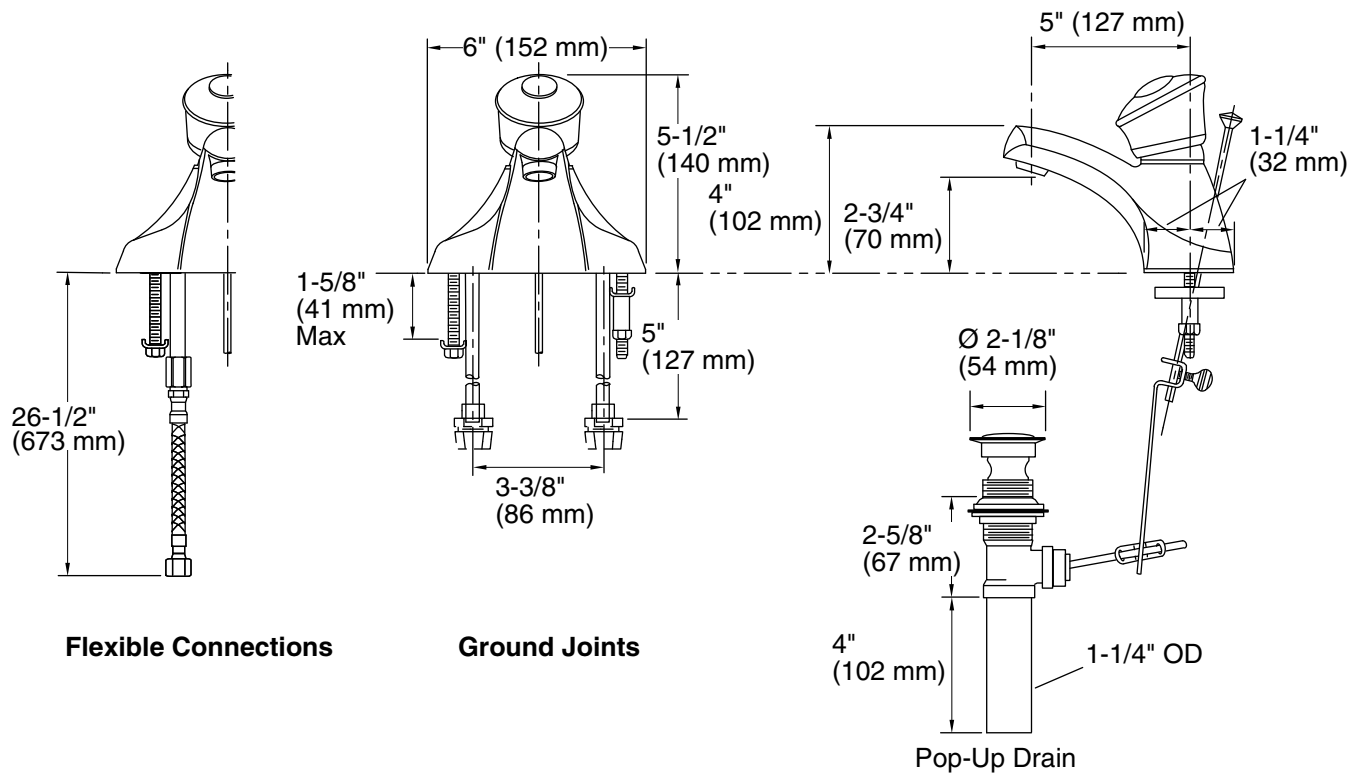

CORALAIS®

Installation Notes

Install this product according to the installation guide.

Product Diagram