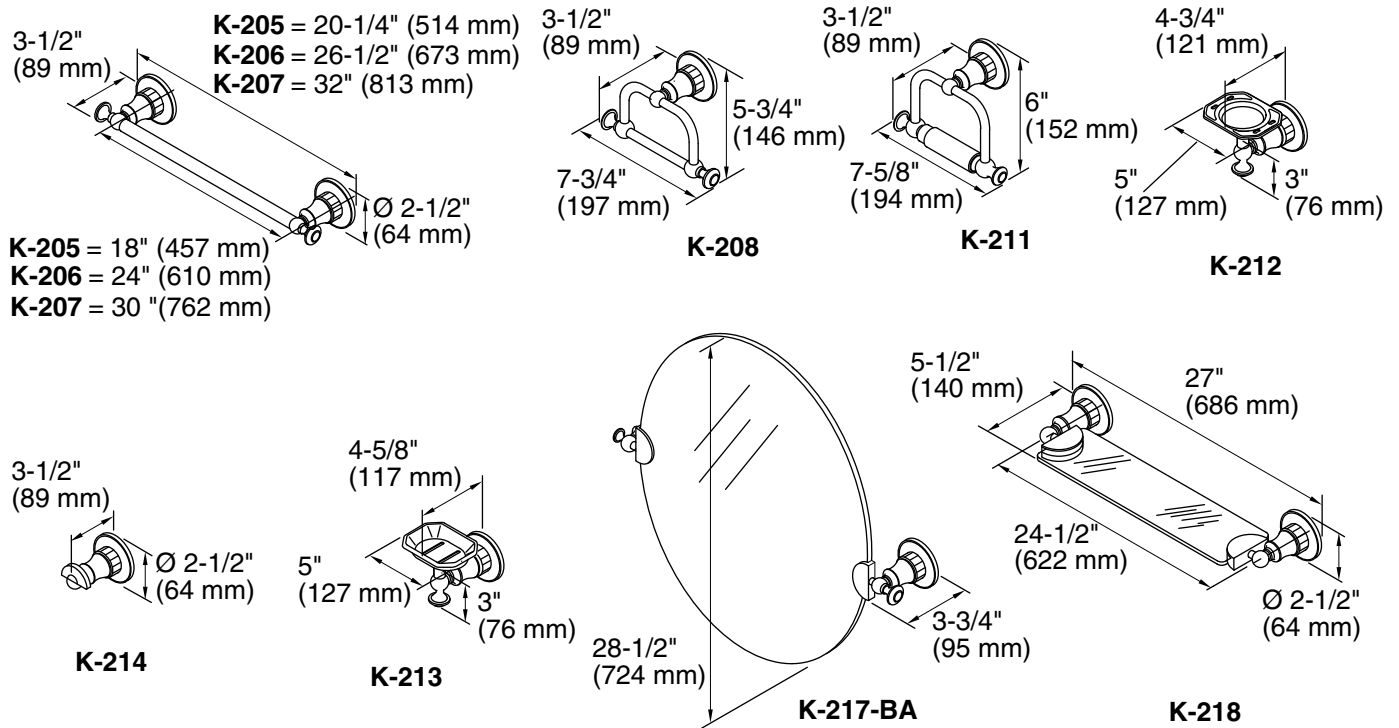

ANTIQUETM

Installation Notes

Install this product according to the installation guide.

Product Diagram