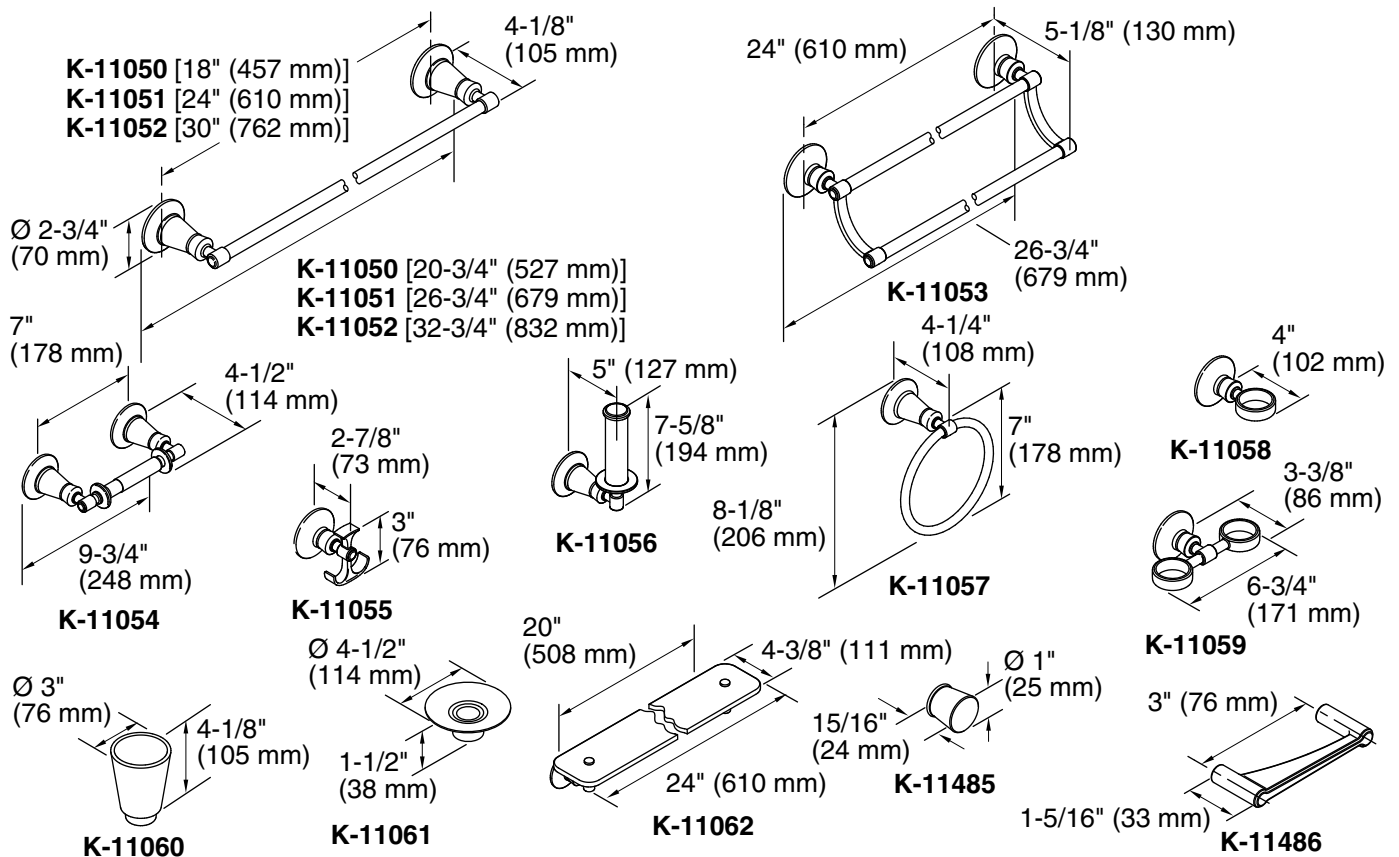

ARCHER®

Installation Notes

Install this product according to the installation guide.

CAUTION: Risk of personal injury. Do not install these products in any area where they are likely to be used inadvertently as a grab bar or support bar. These products are not designed or intended for use as a grab bar or support bar.

Product Diagram