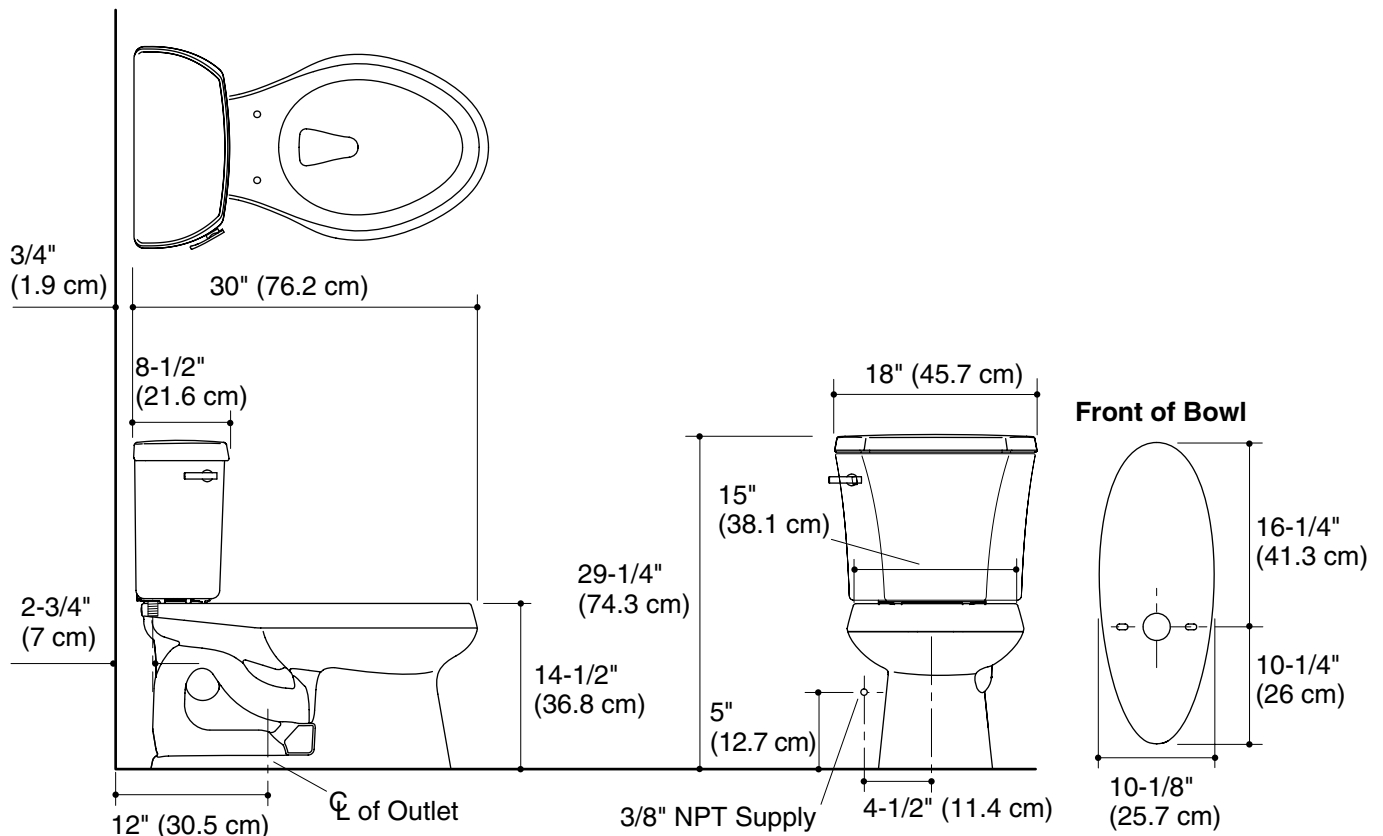

WELLWORTH®

Recommended Accessories

K-4636	Cachet® Quiet-Close™ seat with Quick-Release™ functionality	☐ 0	☐ Other_____
K-4688	Cachet elongated toilet seat with cover	☐ 0	☐ Other_____
K-7637	Angle supply with stop – 3/8" NPT	☐ CP	☐ Other_____

Technical Information

Fixture:	
Configuration	two-piece, elongated
Water per flush	1.28 gpf (4.8 lpf)
Passageway	2-1/8" (5.4 cm)
Water area	11-1/4" (28.6 cm) x 8-1/4" (21 cm)
Water depth from rim	5-1/4" (13.3 cm)
Seat post hole centers	5-1/2" (14 cm)

Included components:

Bowl	K-4198
Tank	K-4467
Tank cover	1138565
Trip lever	K-9379
Tank accessory pack	1016548
Bolt cap accessory pack	1013092

Installation Notes

Install this product according to the installation guide.

Product Diagram