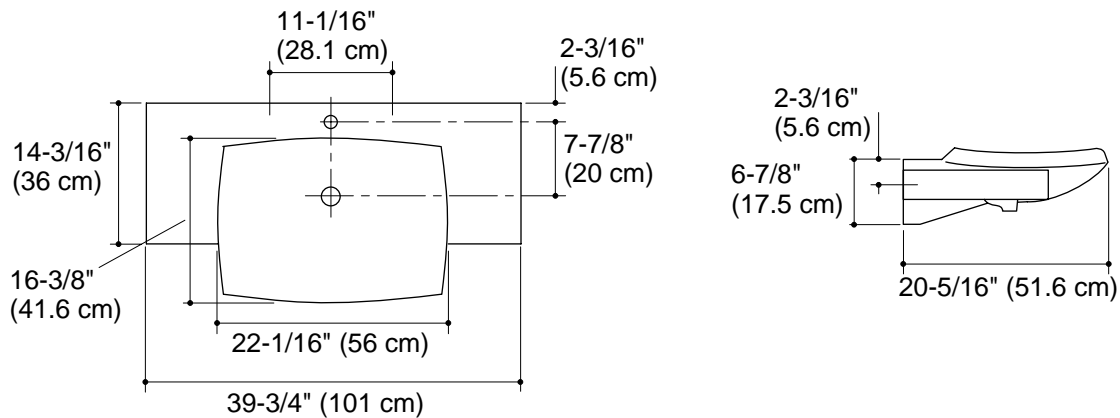

ESCALE™

Technical Information

Fixture*:	
Basin area	39-3/4" (101 cm) x 16-3/8" (41.6 cm)
Water depth	4-1/4" (10.8 cm)
Drain hole	1-11/16" (4.3 cm) D.
Faucet hole	1-3/8" (3.5 cm) D.
*Approximate measurements for comparison only.	

Included component:	
Overflow Cover	C7709000-CP

Installation Notes

Install this product according to the installation guide.

K-19034

Product Diagram