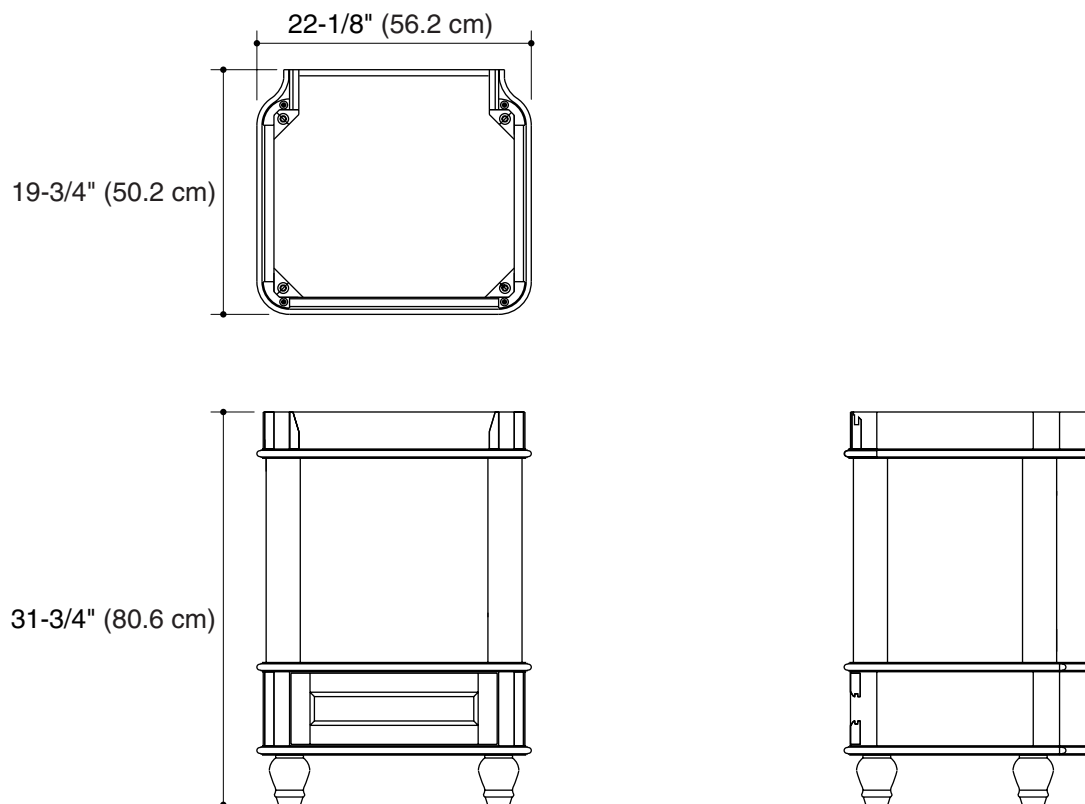

BANCROFT™

Installation Notes

Install this product according to the installation guide.

Decorative cabinet hardware is supplied. Refer to the Kohler bath accessories line for additional decorative cabinet hardware to complement your vanity.

Product Diagram