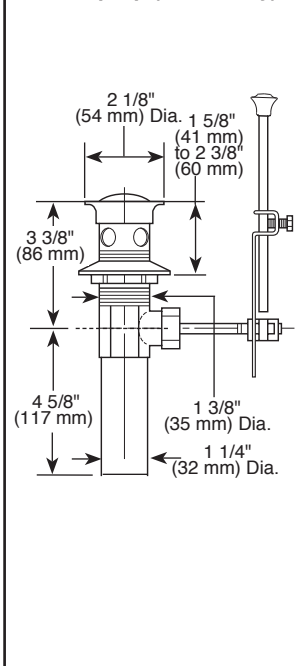

Submitted Model No.:

Specific Features:

**598LF-▲ MPU**

**Metal Pop-Up (598LF only)**

**798LF▲**

# LAVATORY FAUCETS

- Cassidy™ Series
- Single Handle Deck Mount
- Single or 3 Hole Sink Applications
- Single Hole Riser Models

**STANDARD SPECIFICATIONS**

- Single handle lavatory faucets for exposed mounting on single or 3 hole sinks.
- Solid brass fabricated body.
- 6 13/16" (173 mm) high, 5" (127 mm) long, spout with model 598LF.
- 11 9/16" (294 mm) high, 5" (127 mm) long, spout with model 798LF.
- Lever handle. Control mechanism is replaceable cartridge with ceramic plates.
- Centermount or 4" (102 mm) centers with optional 5 27/32" (148 mm) escutcheon.
- Keyed trim ring and 5 27/32" (148 mm) escutcheon to help alignment and aid installation.
- 1/2" NPSM threaded male inlet shanks.
- Models have metal drain with pop-up type fitting with plated flange and stopper (598LF only).
- Mounting wrench to assist in tightening mounting nut securely.
- Thin deck mounting aid to help secure product if used on thin sinks.
- Maximum flow rate 1.5 gpm @ 60 PSI.