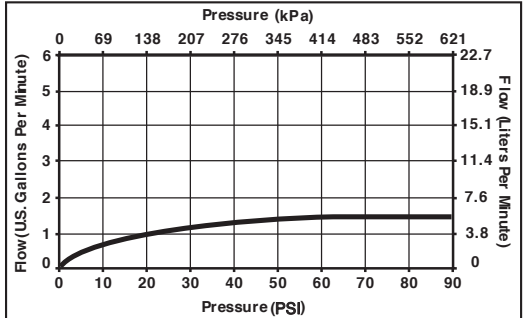

COMPLIES WITH:

1. ASME A112.18.1 M / CSA B125.1
   - Indicates compliance to ICC/ANSI A117.1
   - EPA WaterSense®
2. Verified compliant with 0.25% weighted average Pb content regulations.