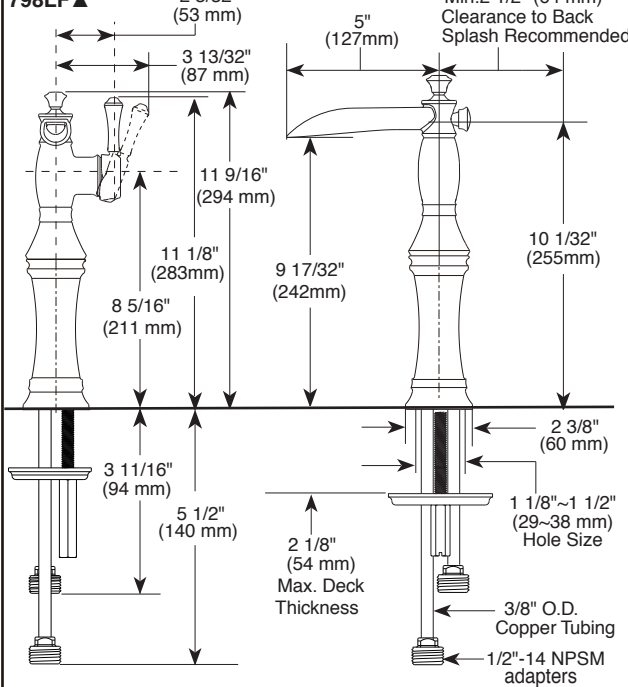

Submitted Model No.:

Specific Features:

**598LF-▲ MPU**

**Metal Pop-Up (598LF only)**

**798LF▲**

# LAVATORY FAUCETS

- Cassidy™ Series
- Single Handle Deck Mount
- Single or 3 Hole Sink Applications
- Single Hole Riser Models

**STANDARD SPECIFICATIONS**

- Single handle lavatory faucets for exposed mounting on single or 3 hole sinks.
- Solid brass fabricated body.
- 6 13/16" (173 mm) high, 5" (127 mm) long, spout with model 598LF.
- 11 9/16" (294 mm) high, 5" (127 mm) long, spout with model 798LF.
- Lever handle. Control mechanism is replaceable cartridge with ceramic plates.
- Centermount or 4" (102 mm) centers with optional 5 27/32" (148 mm) escutcheon.
- Keyed trim ring and 5 27/32" (148 mm) escutcheon to help alignment and aid installation.
- 1/2" NPSM threaded male inlet shanks.
- Models have metal drain with pop-up type fitting with plated flange and stopper (598LF only).
- Mounting wrench to assist in tightening mounting nut securely.
- Thin deck mounting aid to help secure product if used on thin sinks.
- Maximum flow rate 1.5 gpm @ 60 PSI.