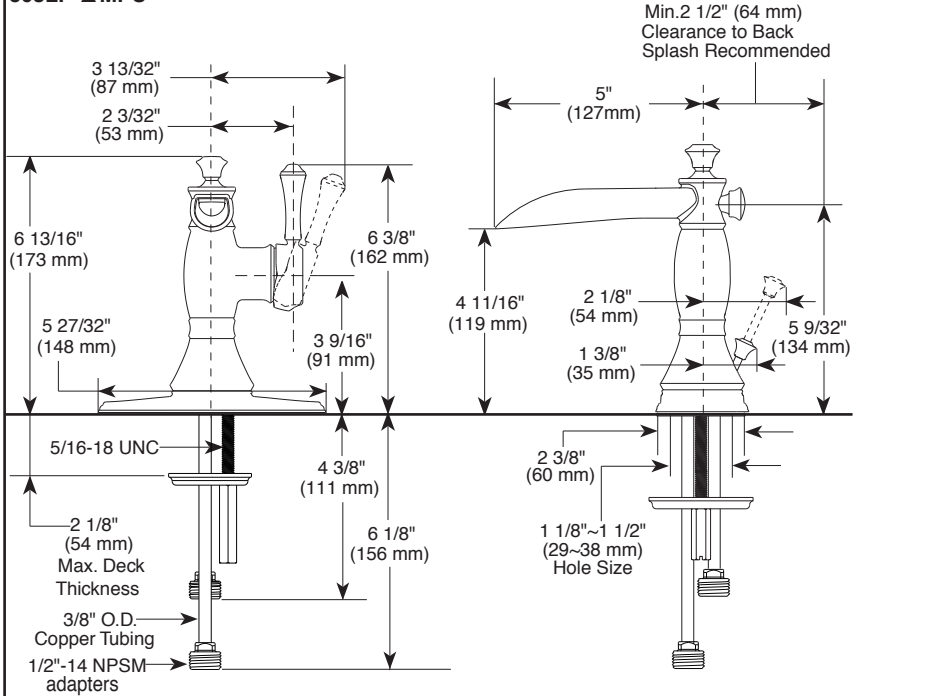

Submitted Model No.:

Specific Features:

**598LF-▲ MPU**

**Metal Pop-Up (598LF only)**

**798LF▲**

# LAVATORY FAUCETS

- Cassidy™ Series
- Single Handle Deck Mount
- Single or 3 Hole Sink Applications
- Single Hole Riser Models

**STANDARD SPECIFICATIONS**

- Single handle lavatory faucets for exposed mounting on single or 3 hole sinks.
- Solid brass fabricated body.
- 6 13/16" (173 mm) high, 5" (127 mm) long, spout with model 598LF.
- 11 9/16" (294 mm) high, 5" (127 mm) long, spout with model 798LF.
- Lever handle. Control mechanism is replaceable cartridge with ceramic plates.
- Centermount or 4" (102 mm) centers with optional 5 27/32" (148 mm) escutcheon.
- Keyed trim ring and 5 27/32" (148 mm) escutcheon to help alignment and aid installation.
- 1/2" NPSM threaded male inlet shanks.
- Models have metal drain with pop-up type fitting with plated flange and stopper (598LF only).
- Mounting wrench to assist in tightening mounting nut securely.
- Thin deck mounting aid to help secure product if used on thin sinks.
- Maximum flow rate 1.5 gpm @ 60 PSI.