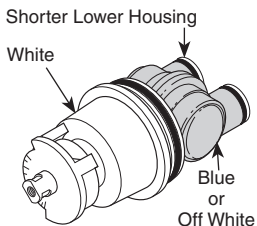

RP5834▲
RP19820▲
(Slip on/Ponerse/Glisser sur)
Tub Spout/Pull-Up Diverter
Tubo de Salida para Bañera/
Botón Desviador de Alzar
Bec /avec Dérivation à Tirette

▲Specify finish / Especificque el Acabado / Précisez le fini

Units shipped in March 2006 and after.

MultiChoice® 13/14

Order RP46074 to Replace Cartridge.

Units shipped before March 2006.

Old Monitor® 1300/1400

Order RP19804 to Replace Cartridge.

Replacement cartridges shipped in July 2006 and after.