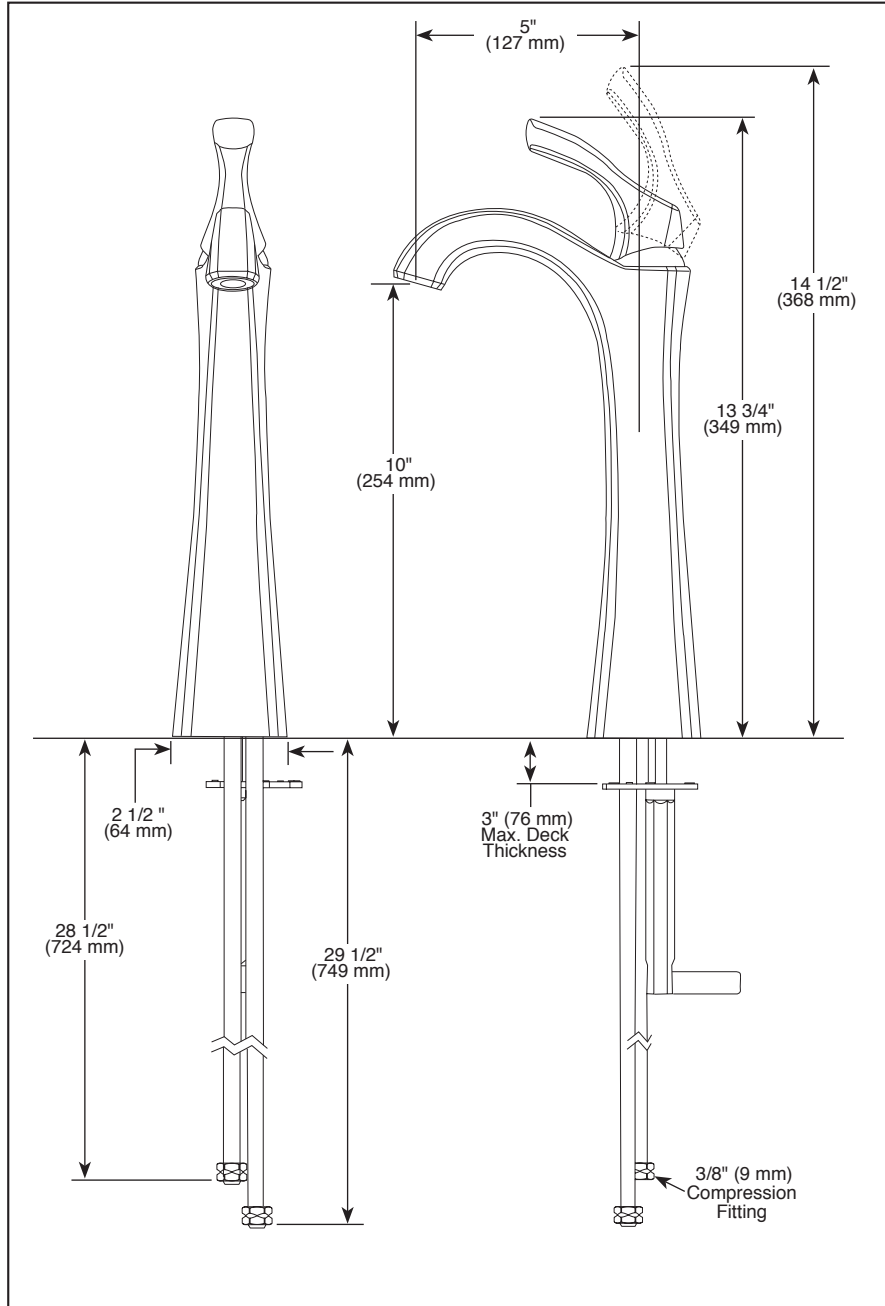

Submitted Model No.: \_\_\_\_\_

Specific Features: \_\_\_\_\_

▲ Designate Proper Finish Suffix

Delta reserves the right (1) to make changes in specifications and materials, and (2) to change or discontinue models, both without notice or obligation. Dimensions are for reference only. See current full-line price book or [www.deltafaucet.com](http://www.deltafaucet.com) for finish options and product availability.

## LAVATORY FAUCETS

- Addison® Collection
- Diamond Seal® Technology
- Single Handle Deck Mount
- 1 Hole Mount

### STANDARD SPECIFICATIONS:

- Single handle lavatory deck faucet.
- 1 hole mount.
- Solid brass fabricated body.
- 5" (127 mm) long spout.
- 1 1/4" minimum - 2" maximum hole size.
- Lever handle. Control mechanism is the diamond embedded ceramic disc cartridge.
- Handle motion "Euro Style".
- 3/8" O.D. straight, staggered pex supply tubes 28 1/2" (724 mm) and 29 1/2" (749 mm) long.
- Maximum 1.5 gpm flowrate @ 60 PSI.