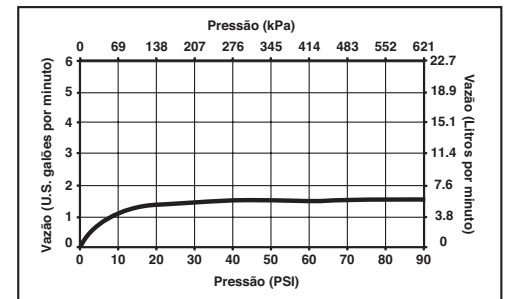

55 E. 111th Street, Indianapolis, Indiana 46280
350 South Edgeware Road, St. Thomas, ON N5P 4L1
© 2013 Masco Corporation of Indiana