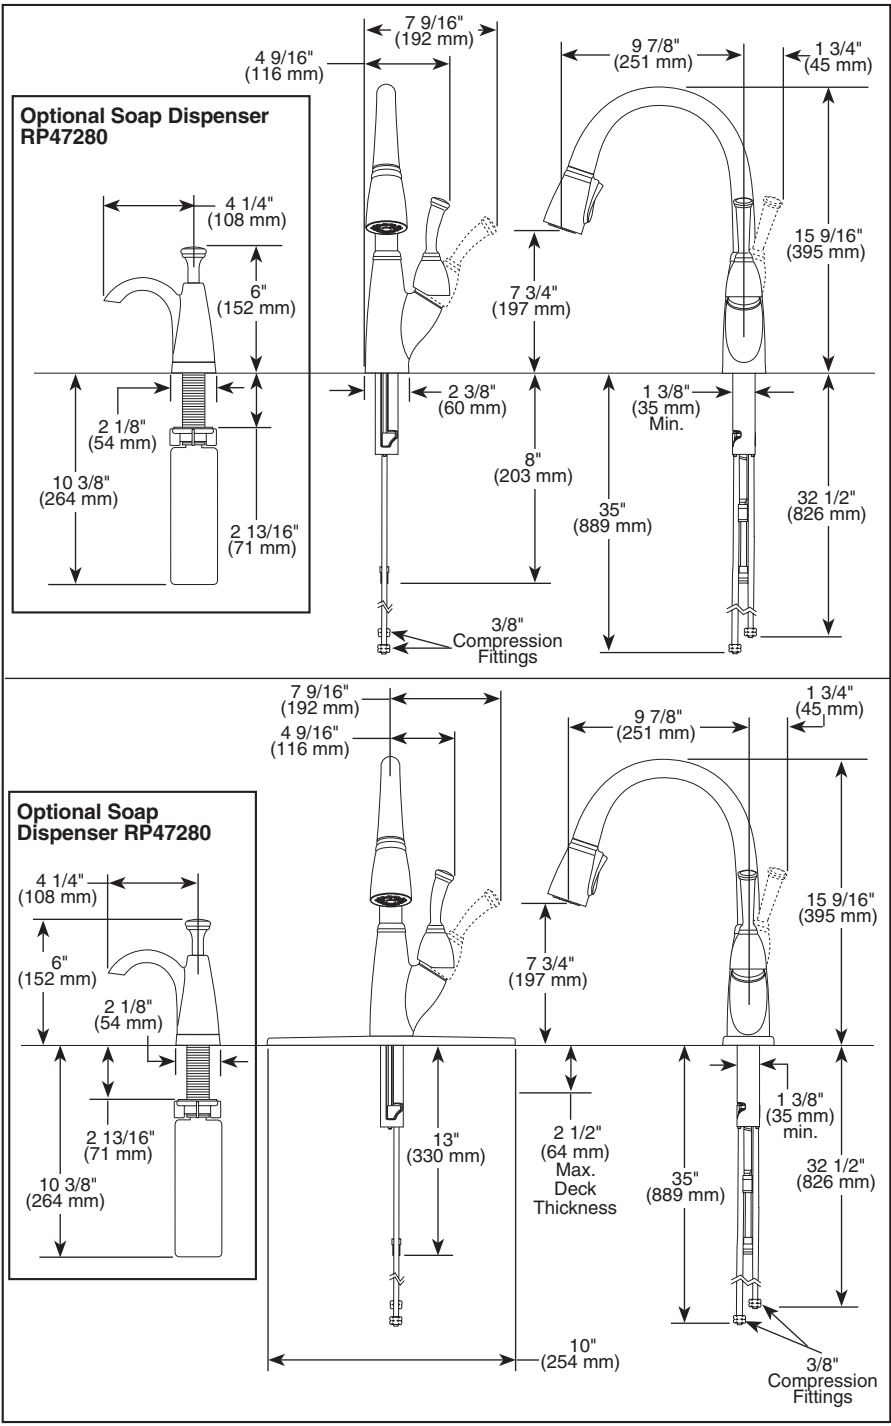

# KITCHEN FAUCETS

- Allora® Pull-Down Collection
- Single Handle Deck Mount
- Single, 2, 3 or 4 Hole Sink Applications
- EZ Anchor® Top Down Mounting
- Optional Soap Dispenser
- DIAMOND® Seal Technology
- Integrated Supply Tubes
- 2-Function Pull-Down
- MagnaTite® Docking System

## STANDARD SPECIFICATIONS:

- EZ Anchor® top down mounting.
- EZ Bar included to assist during installation.
- Centermount or 8" (203 mm) centers with optional 10" (254 mm) escutcheon.
- 15 9/16" (395 mm) high, 9 7/8" (251 mm) long, spout swings 360°.
- Lever handle. Control mechanism is the diamond embedded ceramic disc cartridge.
- Control shall return to neutral position when faucet is turned off.
- Touch-Clean® 2 function (stream/spray) sprayhead.
- Quick connect hoses.
- Pull-down wand operates in an aerated or spray mode via an ergonomic toggle diverter.
- Red/blue graphics on handle button to indicate hot/cold temperature.
- Magnetic docking system secures sprayer to spout.
- Integral double check valves in sprayer assembly.
- Integrated removable debris screen in sprayer assembly.
- Integral hose lead to aid installation.
- Hose travels inside mounting shank so it will not interfere with deck edges.
- 3/8" O.D. straight, staggered PEX supply tubes, 32 1/2" (826 mm) and 35" (889 mm).
- RP61607 clip available with flow rate of 1.5 gpm max. @ 60 PSI.

**Note:** See model 999\* for matching bar/prep.

## COMPLIES WITH:

- ASME A112.18.1 / CSA B125.1
- Indicates compliance to ICC/ANSI A17.1

Delta reserves the right (1) to make changes in specifications and materials, and (2) to change or discontinue models, both without notice or obligation. Dimensions are for reference only. See current full-line price book or [www.deltafaucet.com](http://www.deltafaucet.com) for finish options and product availability.