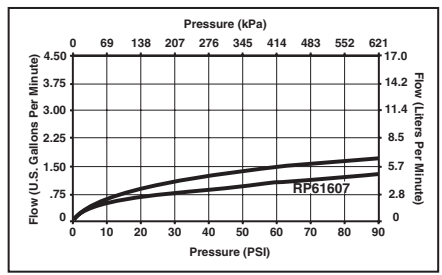

COMPLIES WITH:

- ASME A112.18.1 / CSA B125.1
- Indicates compliance to ICC/ANSI A17.1