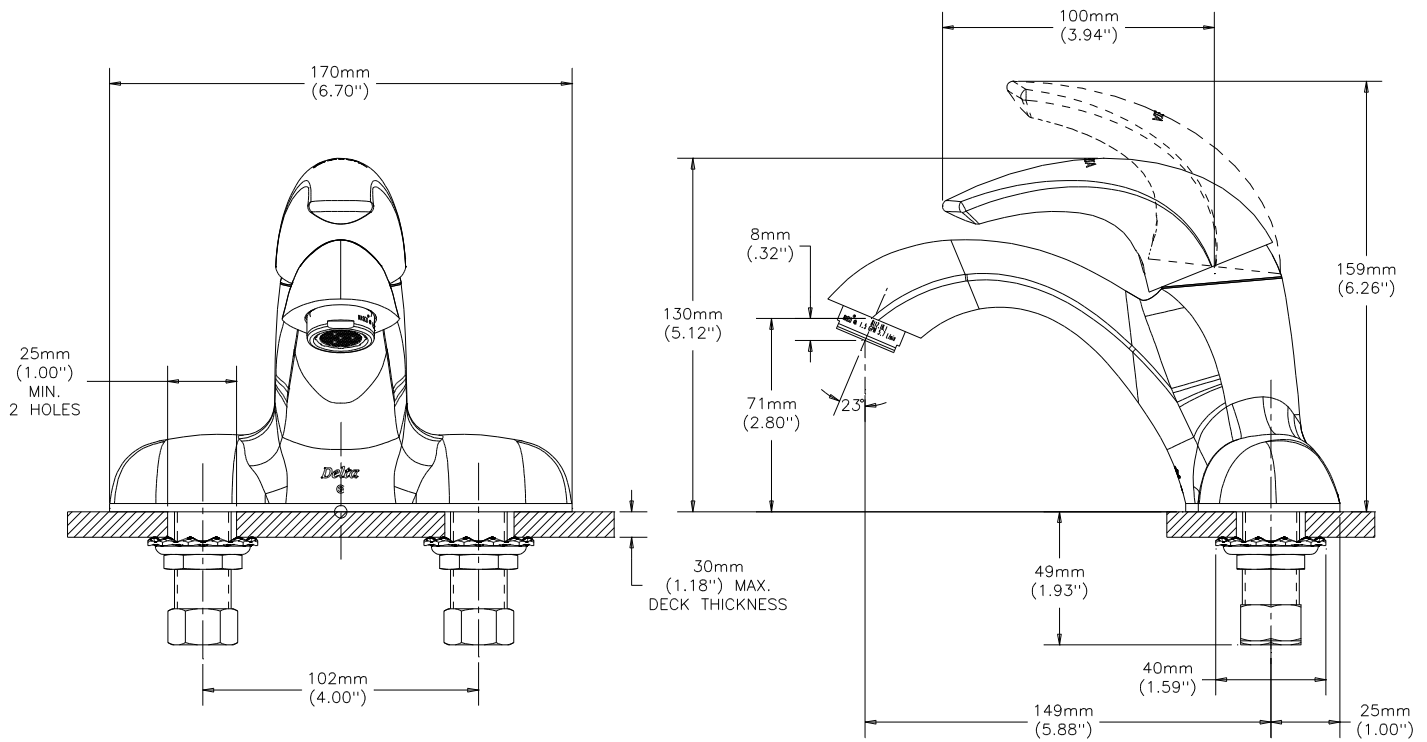

Lavatory Faucets

4" (102mm) centerset
less pop-up (no pop-up hole)

Model No: 22C101

COMPLIES WITH:

- CSA certified.
- IAPMO listed
- Complies to ASME A112.18.1
- Verified to <0.25% Pb average wetted surface regulations
- (Contact Delta Representative for State and/or Local Approvals)
- 3 1/2" lever handle (ADA)ADA compliant and meets Handicapped Accessibility Standard ASME A117.1 of less than 5 lbs. operating force

NOTES:

CA/VT Compliance:

This COMPLETE SERIES is ONLY available as CA/VT Compliant product as of June 8, 2009.

The Product Numbers have NOT changed.

(Dimensional drawing on following page)

SPECIFICATION:

- Cast Brass Single Control Lavatory Faucet
- Ceramic cartridge with high temperature rotational limit stop
- Metal hold-down package
- Colour coded plug button on handle for hot/cold identification
- Integrated volume and temperature control
- 4" (102mm) centerset, less pop-up (no pop-up hole)
- Chrome Finish
- Outlet: Vandal Resistant outlet (wrench flats) 1.5 USGPM (5.7L/min)
- Handle#: 1 - Vandal Resistant 89mm(3 1/2") lever handle - ADA compliant- colour indexed

OPERATION:

- Not Available

Delta reserves the right (1) to make changes to specifications and materials, and (2) to change or discontinue models, both without notice or obligation. Dimensions are for reference. Measurement may vary plus or minus 6mm(0.25"). Mounting locations are suggested only. Check with local codes for requirements in your area.

INLET FOR 3/8" OR 1/2" FLEXIBLE RISER
OR 1/2-14 NPSM COUPLING NUT (SUPPLIED)

Delta reserves the right (1) to make changes to specifications and materials, and (2) to change or discontinue models, both without notice or obligation. Dimensions are for reference. Measurement may vary plus or minus 6mm(0.25"). Mounting locations are suggested only. Check with local codes for requirements in your area.