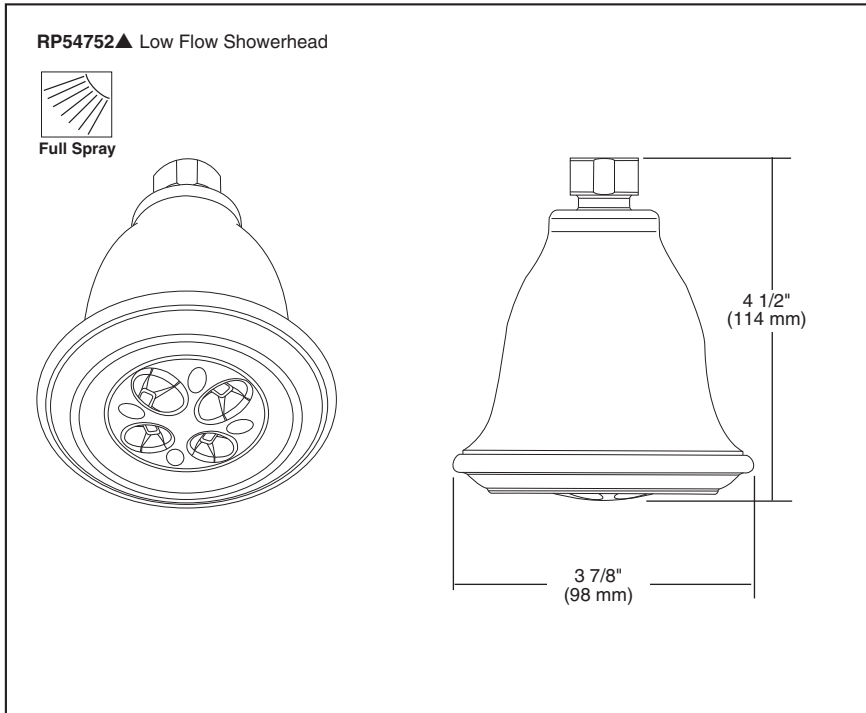

Submitted Model No.: _____

Specific Features: _____

▲ Designate proper finish suffix

DELTA[®]

LOWFLOW SHOWERHEAD

- Full Spray Function
- 1.5 GPM @ 80 PSI
- H₂O Kinetic Technology

STANDARD SPECIFICATIONS:

- Full spray function
- 1.5 GPM @ 80 PSI
- H₂O Kinetic technology