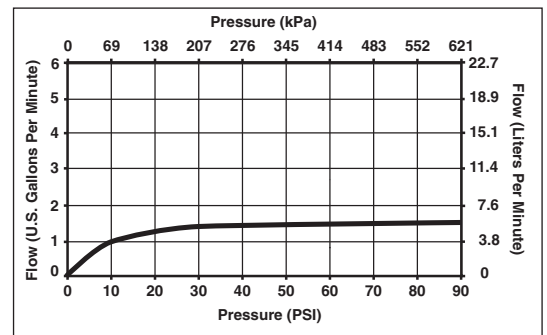

55 E. 111th Street, Indianapolis, Indiana 46280
395 Matheson Blvd. E., Mississauga, ON L4Z 2H2
© 2009 Masco Corporation of Indiana

Delta reserves the right (1) to make changes in specifications and materials, and (2) to change or discontinue models, both without notice or obligation. Dimensions are for reference only. See current full line price book or www.specselect.com for finish options and product availability.