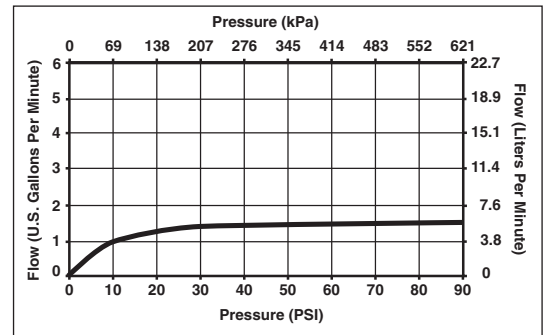

55 E. 111th Street, Indianapolis, Indiana 46280
395 Matheson Blvd. E., Mississauga, ON L4Z 2H2
© 2008 Masco Corporation of Indiana

Delta reserves the right (1) to make changes in specifications and materials, and (2) to change or discontinue models, both without notice or obligation. Dimensions are for reference only. See current full line price book or www.specselect.com for finish options and product availability.