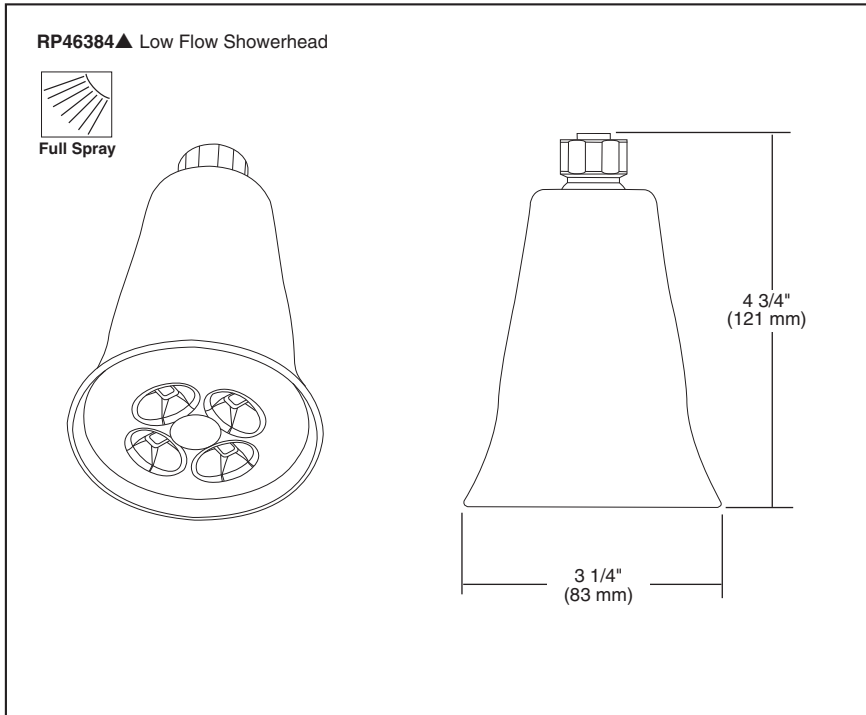

Submitted Model No.: _____

Specific Features: _____

▲ Designate proper finish suffix

DELTA[®]

LOWFLOW SHOWERHEAD

- Full spray function
- 1.5 GPM @ 80 PSI
- H₂O Kinetic Technology

STANDARD SPECIFICATIONS:

- Full spray function.
- 1.5 GPM @ 80 PSI.
- H₂O Kinetic technology.