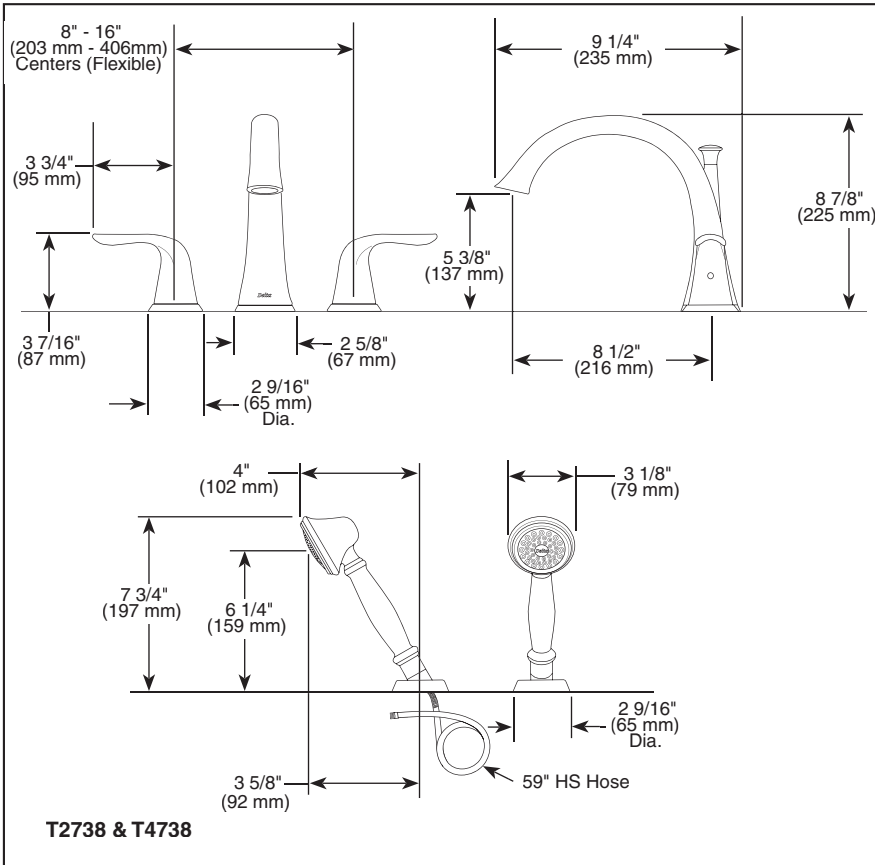

## ROMAN TUB/WHIRLPOOL FAUCET TRIM

- Lahara™ Bath Collection
- Three Hole Installation (T2738 Series)
- Four Hole Installation (T4738 Series)
- Rough-In Kit Must Also be Ordered to Complete Installation (R4707 for four hole and R2707 for three hole)

### STANDARD SPECIFICATIONS:

- Trim Only for two handle Roman Tub faucet for concealed mounting.
- 9 1/4" (235 mm) long, 8 7/8" (225 mm) high slip-on rigid spout.
- Temperature and volume controlled with handles.
- Rough-In kit must also be ordered to complete installation (R4707 for four hole and R2707 for three hole). There are separate specification sheets on each rough-in kit if more details are required.
- Handshower includes double check valves for backflow prevention (T4738).