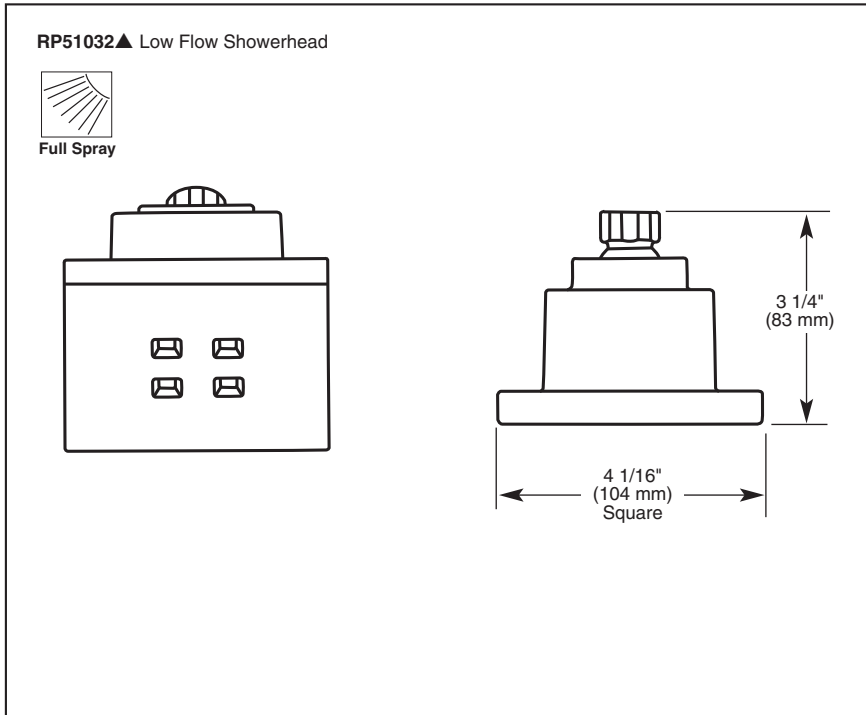

Submitted Model No.: _____

Specific Features: _____

▲ Designate proper finish suffix

DELTA[®]

LOWFLOW SHOWERHEAD

- Full spray function
- 1.5 GPM @ 80 PSI
- H₂O Kinetic Technology

STANDARD SPECIFICATIONS:

- Full spray function.
- 1.5 GPM @ 80 PSI.
- H₂O Kinetic technology.