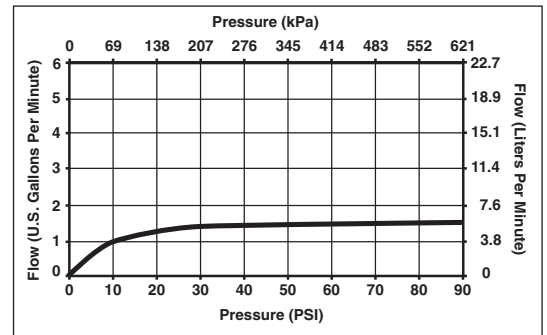

55 E. 111th Street, Indianapolis, Indiana 46280
395 Matheson Blvd. E., Mississauga, ON L4Z 2H2
© 2009 Masco Corporation of Indiana

Delta reserves the right (1) to make changes in specifications and materials, and (2) to change or discontinue models, both without notice or obligation. Dimensions are for reference only. See current full line price book or www.specselect.com for finish options and product availability.